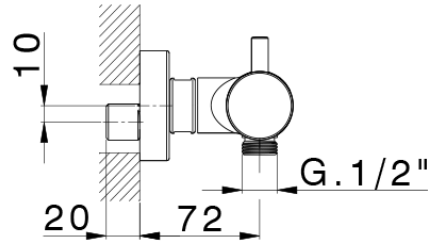

Miscelatore termostatico doccia M32_MTT01010

MTT01010

<https://huberitalia.com/miscelatore-termostatico-doccia-m32-mtt01010>

2024-11-21