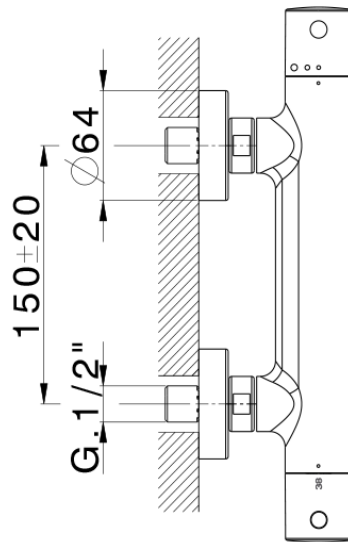

Miscelatore termostatico doccia M32_MTT01010

MTT01010

<https://huberitalia.com/miscelatore-termostatico-doccia-m32-mtt01010>

2024-11-21