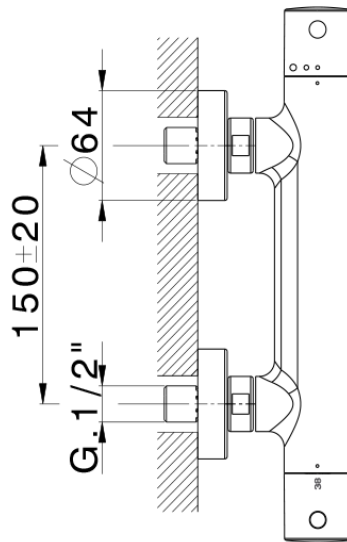

Miscelatore termostatico doccia M32_MTT01010

MTT01010

<https://huberitalia.com/miscelatore-termostatico-doccia-m32-mtt01010>

2024-11-23