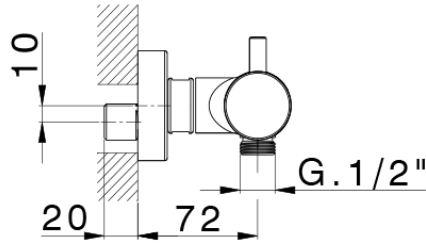

Miscelatore termostatico doccia M32_MTT01010

MTT01010

<https://huberitalia.com/miscelatore-termostatico-doccia-m32-mtt01010>

2024-11-23