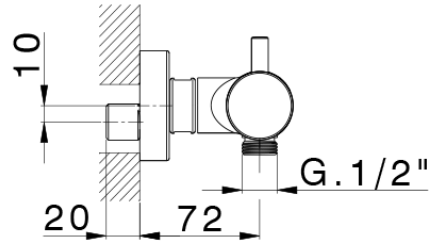

Miscelatore termostatico doccia M32_MTT01010

MTT01010

<https://huberitalia.com/miscelatore-termostatico-doccia-m32-mtt01010>

2024-11-21