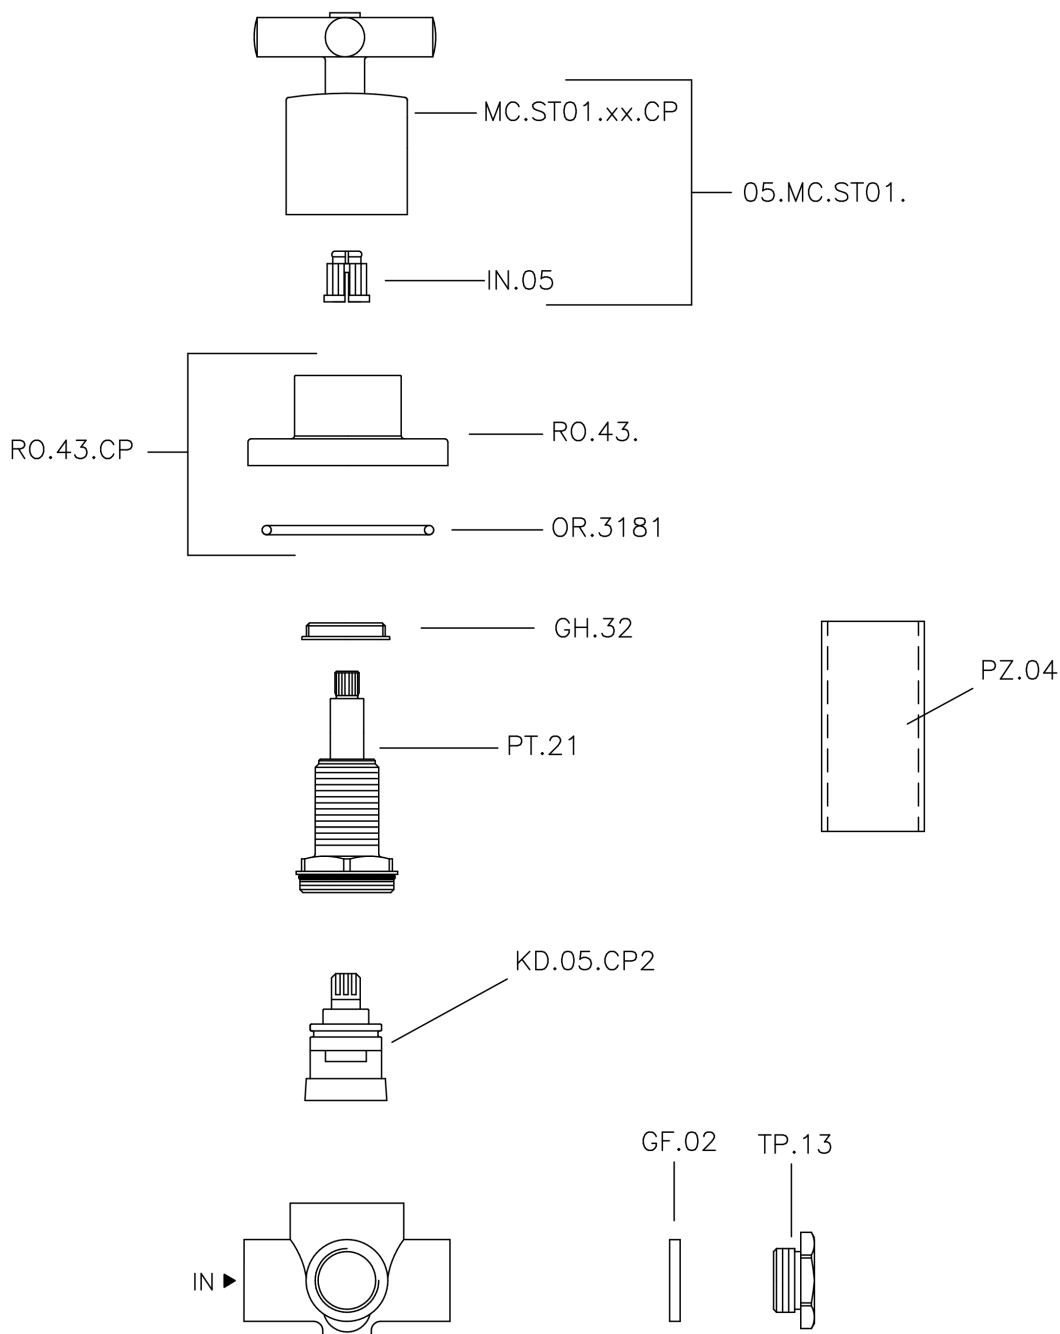

Deviatore incasso 2 uscite SUITE_653.ST01H.

653.ST01H.

<https://www.huberitalia.com/deviatore-incasso-2-uscite-suite-653-st01h>

2024-12-21