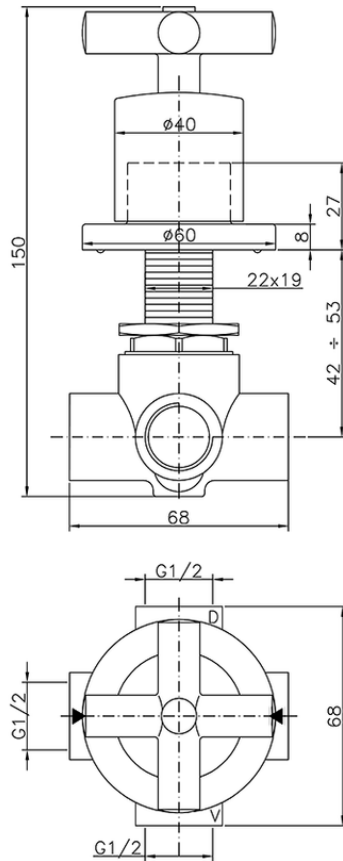

Deviatore incasso 2 uscite SUITE_653.ST01H.

653.ST01H.

<https://www.huberitalia.com/deviatore-incasso-2-uscite-suite-653-st01h>

2024-12-21