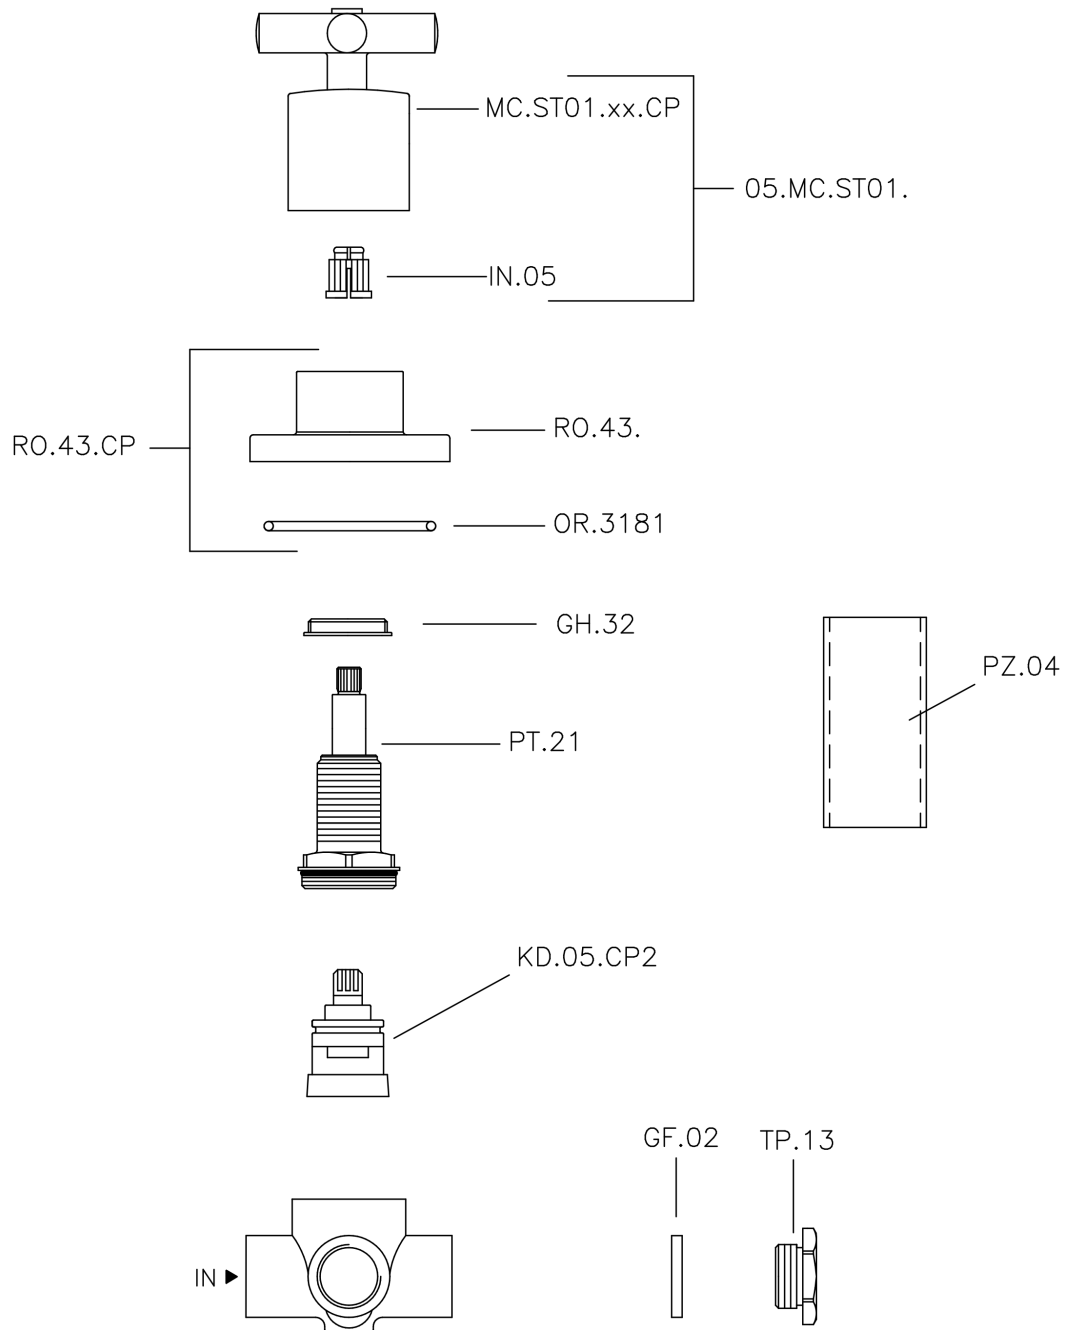

Deviatore incasso 2 uscite SUITE_653.ST01H.

653.ST01H.

<https://www.huberitalia.com/deviatore-incasso-2-uscite-suite-653-st01h>

2024-12-22