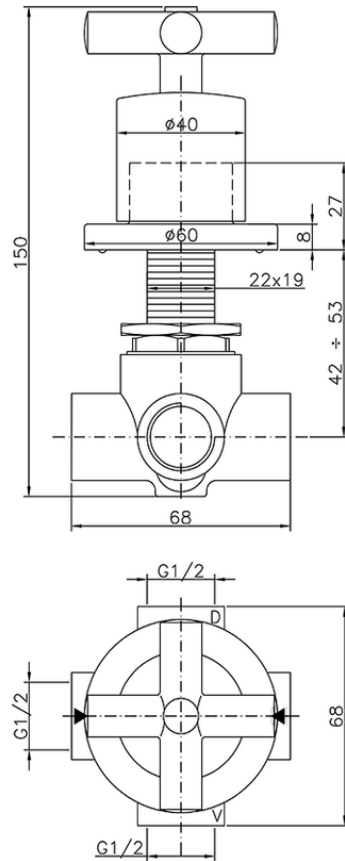

Deviatore incasso 2 uscite SUITE_653.ST01H.

653.ST01H.

<https://www.huberitalia.com/deviatore-incasso-2-uscite-suite-653-st01h>

2024-12-22