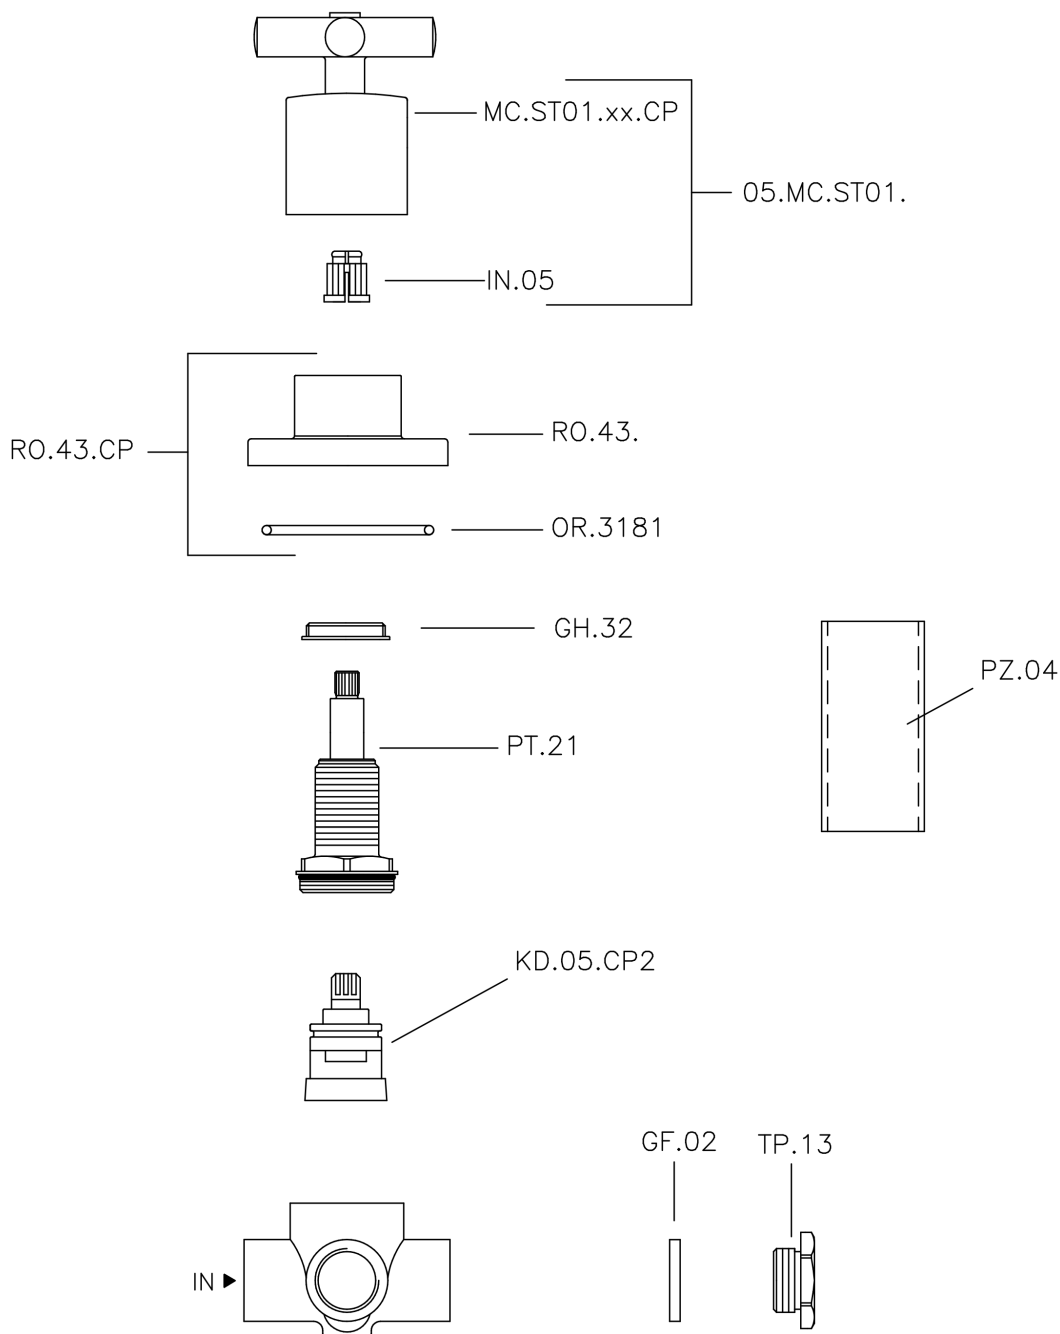

## Deviatore incasso 2 uscite SUITE\_653.ST01H.

653.ST01H.

<https://www.huberitalia.com/deviatore-incasso-2-uscite-suite-653-st01h>

2024-12-22