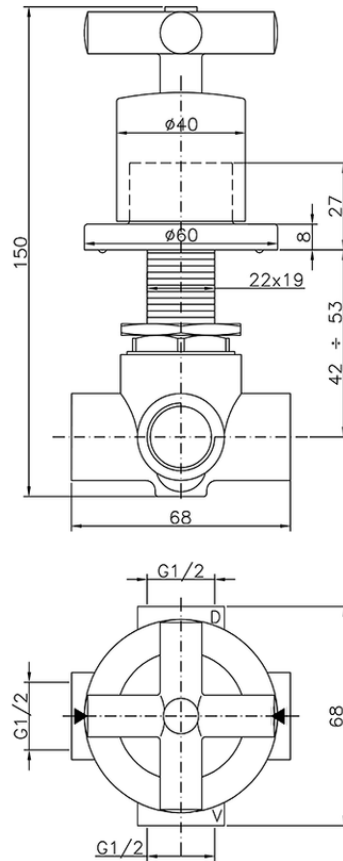

Deviatore incasso 2 uscite SUITE_653.ST01H.

653.ST01H.

<https://www.huberitalia.com/deviatore-incasso-2-uscite-suite-653-st01h>

2024-12-22