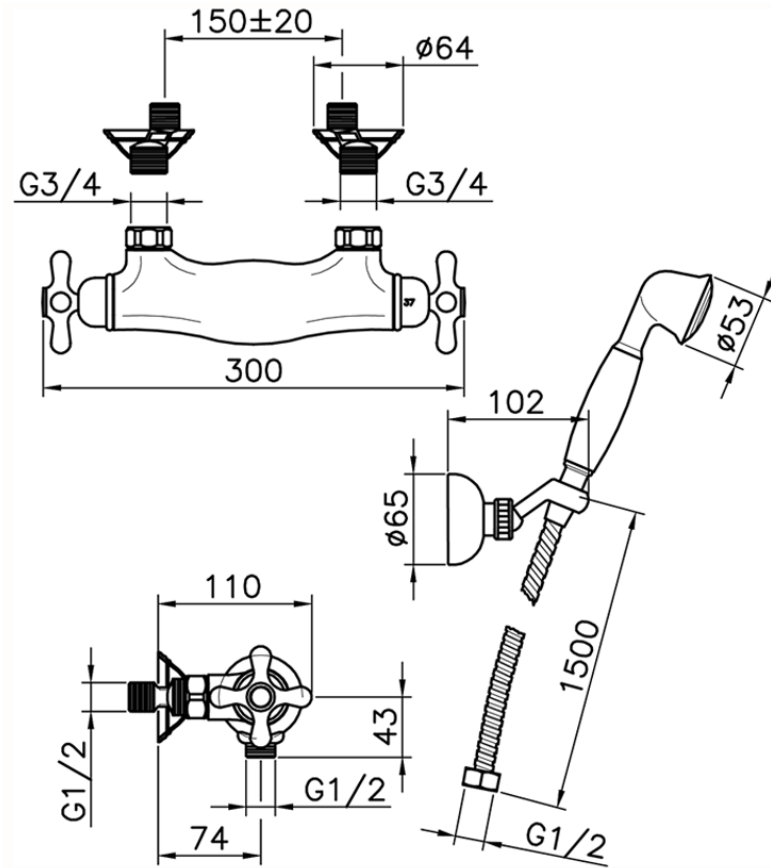

Miscelatore termostatico doccia completo CROISSETTE_CSD01010

CSD01010

<https://www.huberitalia.com/miscelatore-termostatico-doccia-completo-croisette-csd01010>

2024-12-22