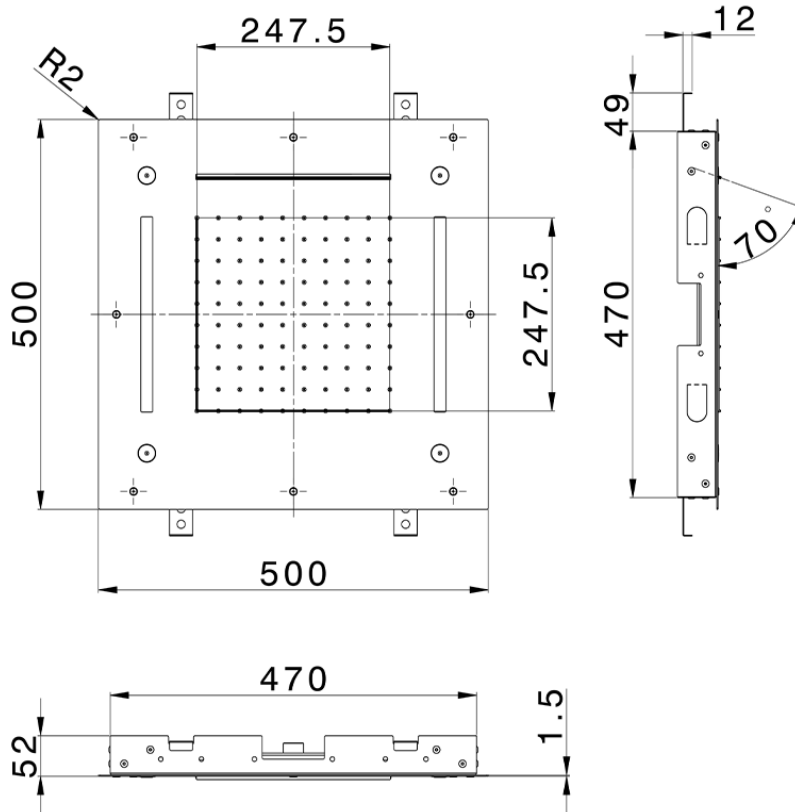

Soffione a soffitto con cromoterapia 500x500 mm ZEN_ZS1C0080

ZS1C0080

<https://huberitalia.com/soffione-a-soffitto-con-cromoterapia-500x500-mm-zen-zs1c0080>

2024-10-22