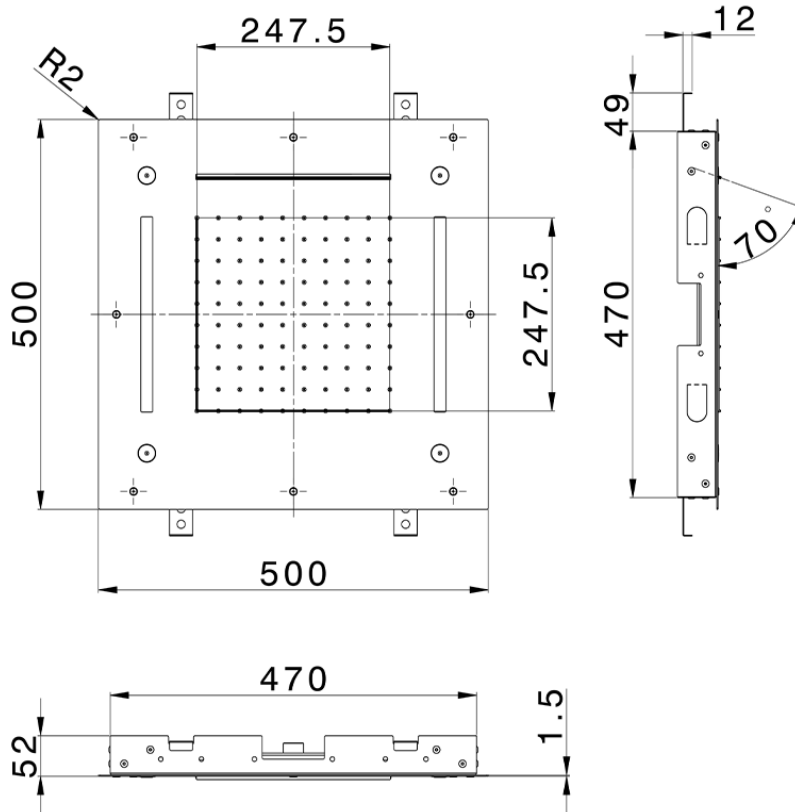

Soffione a soffitto con cromoterapia 500x500 mm ZEN\_ZS1C0080

ZS1C0080

<https://huberitalia.com/soffione-a-soffitto-con-cromoterapia-500x500-mm-zen-zs1c0080>

2024-10-22