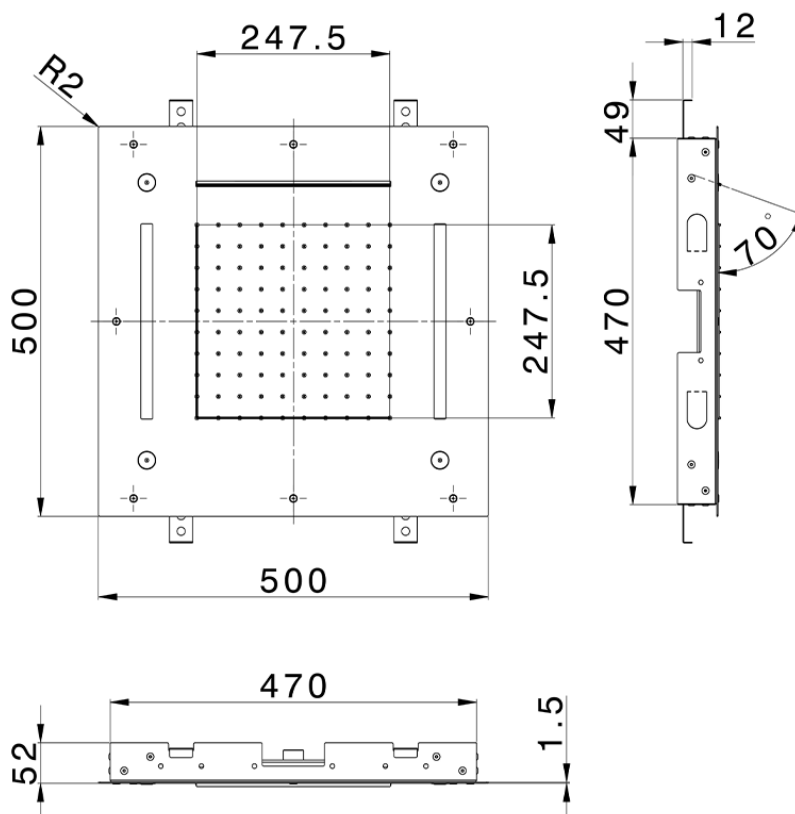

Soffione a soffitto con cromoterapia 500x500 mm ZEN_ZS1C0080

ZS1C0080

<https://huberitalia.com/soffione-a-soffitto-con-cromoterapia-500x500-mm-zen-zs1c0080>

2024-10-22