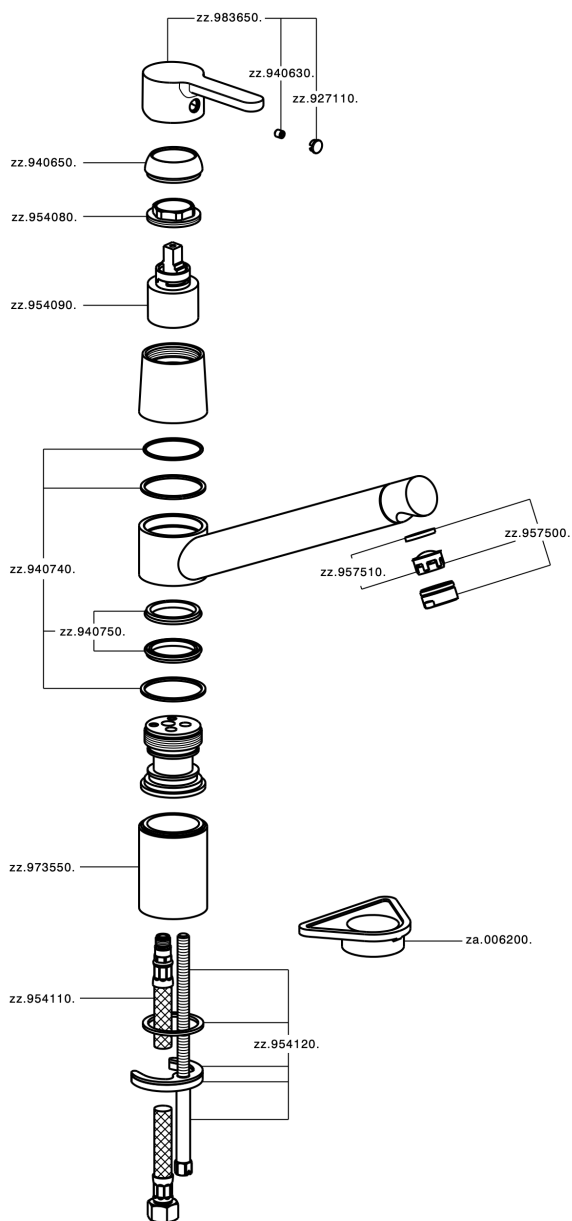

Miscelatore monocomando lavello KITCHEN_H2002580

H2002580

<https://www.huberitalia.com/miscelatore-monocomando-lavello-kitchen-h2002580>

2025-04-15