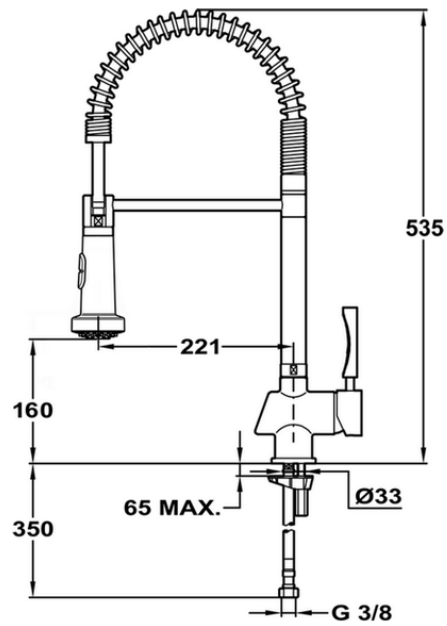

Miscelatore monocomando lavello docc. estraibile KITCHEN_LC100110

LC100110

<https://www.huberitalia.com/miscelatore-monocomando-lavello-docc-estraibile-kitchen-lc100110>

2025-02-05