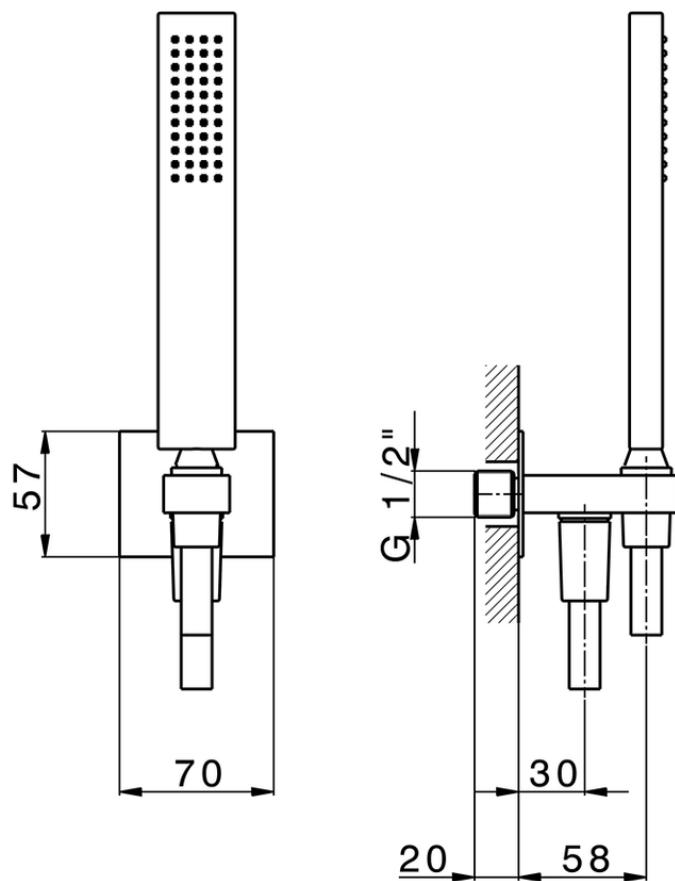

## Completo doccia con presa acqua SHOWER\_SS018860

SS018860

<https://www.huberitalia.com/completo-doccia-con-presa-acqua-shower-ss018860>

2024-12-22