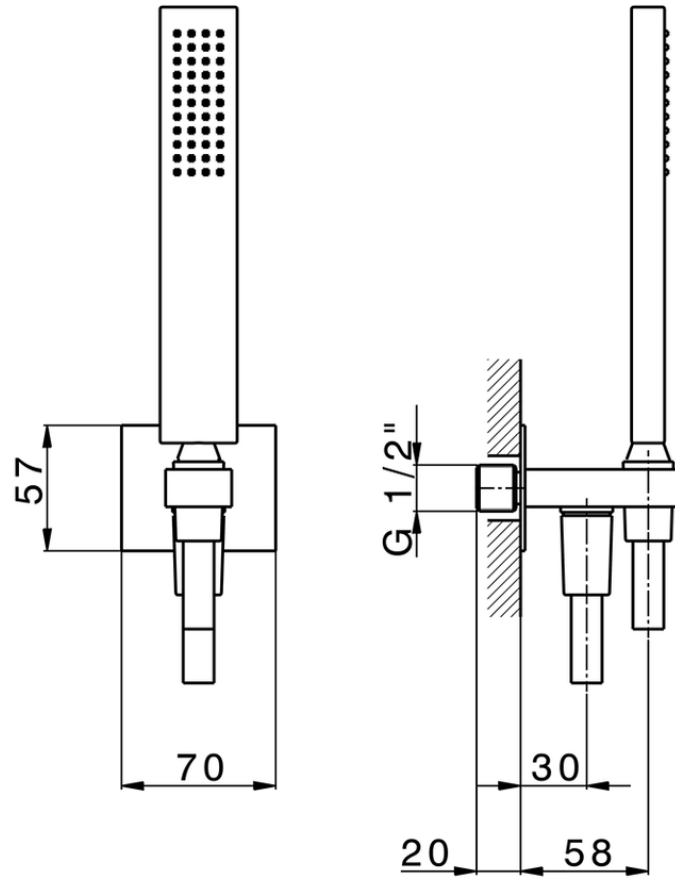

Completo doccia con presa acqua SHOWER_SS018860

SS018860

<https://www.huberitalia.com/completo-doccia-con-presa-acqua-shower-ss018860>

2024-12-22