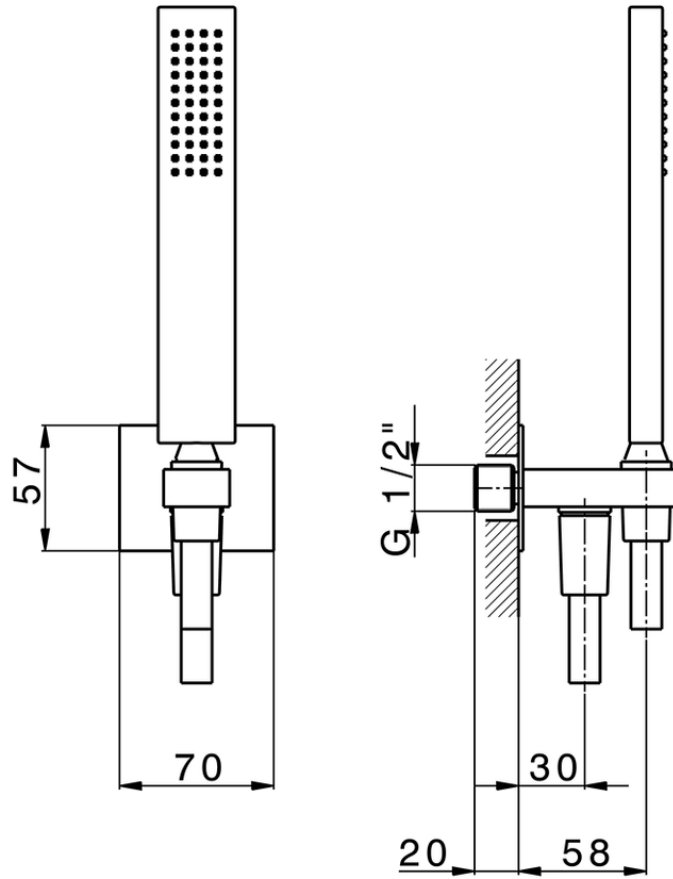

Completo doccia con presa acqua SHOWER_SS018860

SS018860

<https://huberitalia.com/completo-doccia-con-presa-acqua-shower-ss018860>

2024-12-04