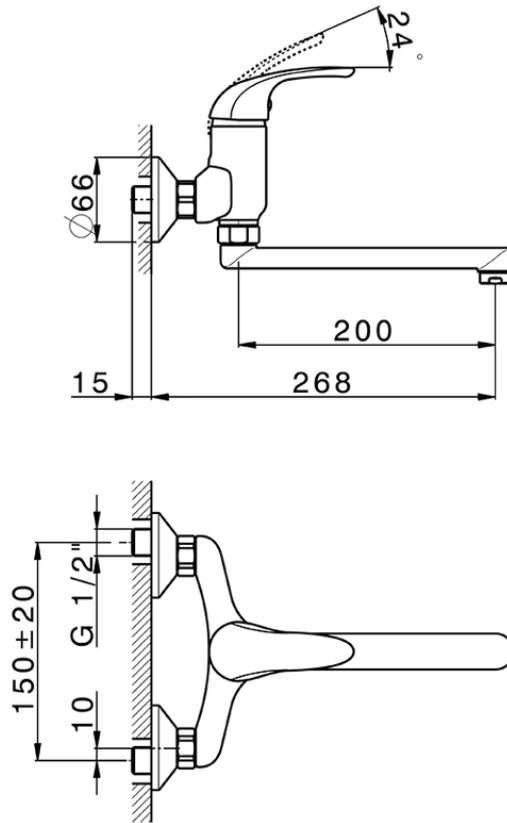

Miscelatore monocomandoavello a parete KITCHEN_NM000400

NM000400

<https://www.huberitalia.com/miscelatore-monocomando-lavello-a-parete-kitchen-nm000400>

2024-12-21