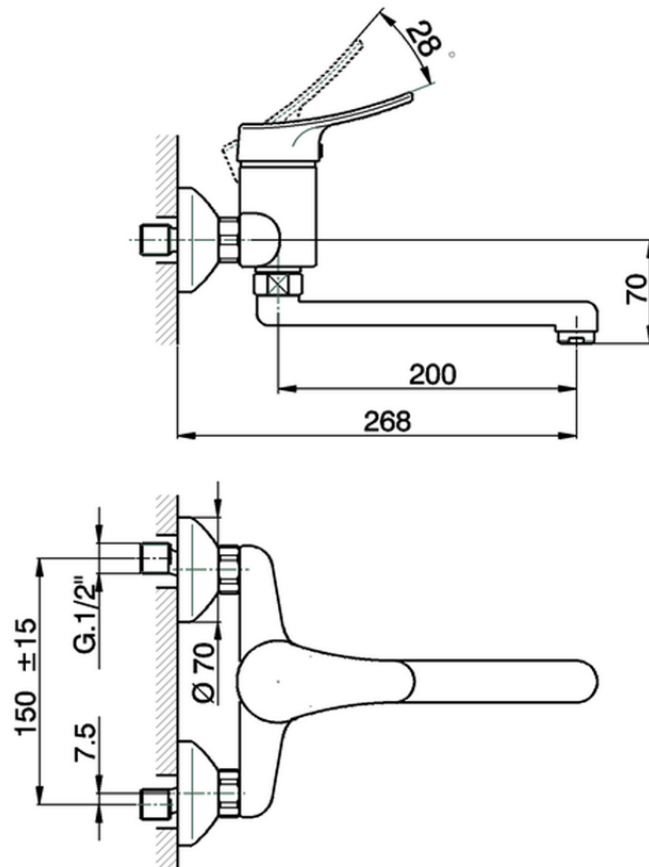

Miscelatore monocomando lavello a parete KITCHEN_FU700400

FU700400

<https://www.huberitalia.com/miscelatore-monocomando-lavello-a-parete-kitchen-fu700400>

2024-12-21