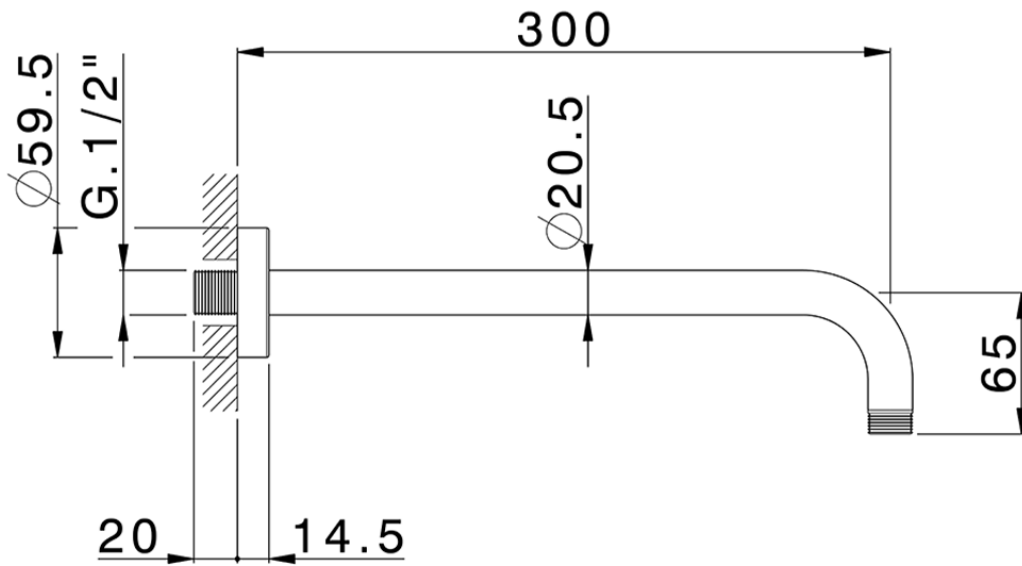

Braccio doccia SHOWER_SS013840

SS013840

<https://www.huberitalia.com/braccio-doccia-shower-ss013840>

2024-12-22