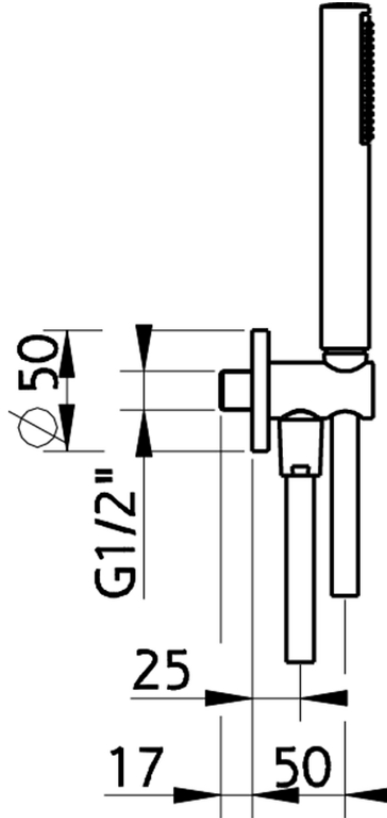

Completo doccia con presa acqua SHOWER_H2003030

H2003030

<https://huberitalia.com/completo-doccia-con-presa-acqua-shower-h2003030>

2024-12-04