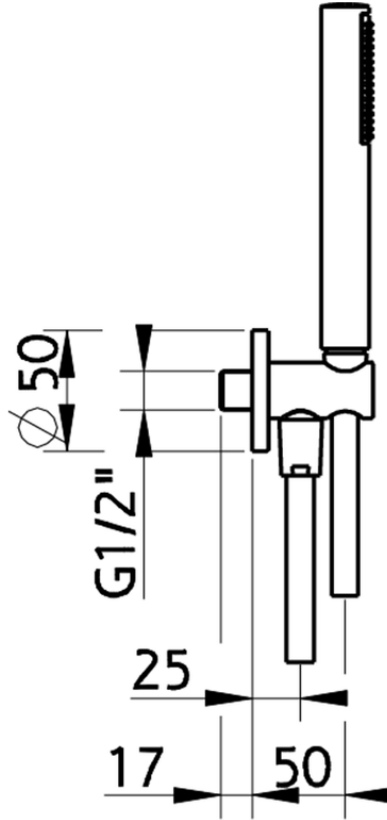

Completo doccia con presa acqua SHOWER_H2003030

H2003030

<https://www.huberitalia.com/completo-doccia-con-presa-acqua-shower-h2003030>

2025-01-02