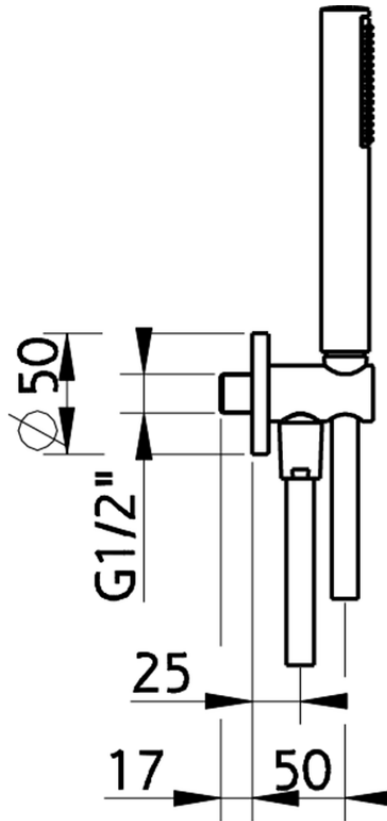

Completo doccia con presa acqua SHOWER_H2003030

H2003030

<https://www.huberitalia.com/completo-doccia-con-presa-acqua-shower-h2003030>

2025-01-05