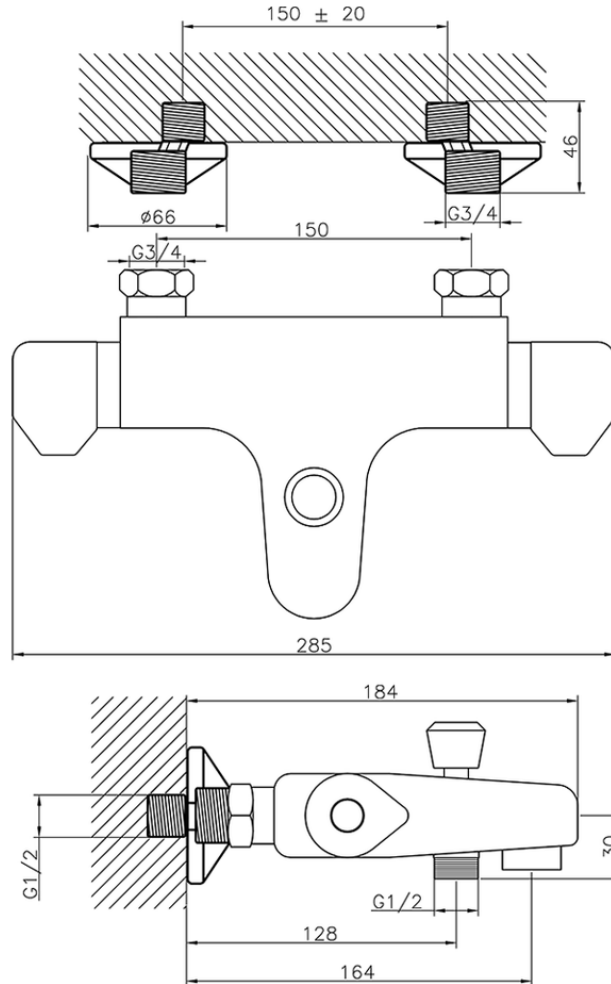

Miscelatore termostatico vasca CLINIC&TECHNICAL\_CLT25010

CLT25010

<https://huberitalia.com/miscelatore-termostatico-vasca-clinicttechnical-clt25010>

2024-12-04