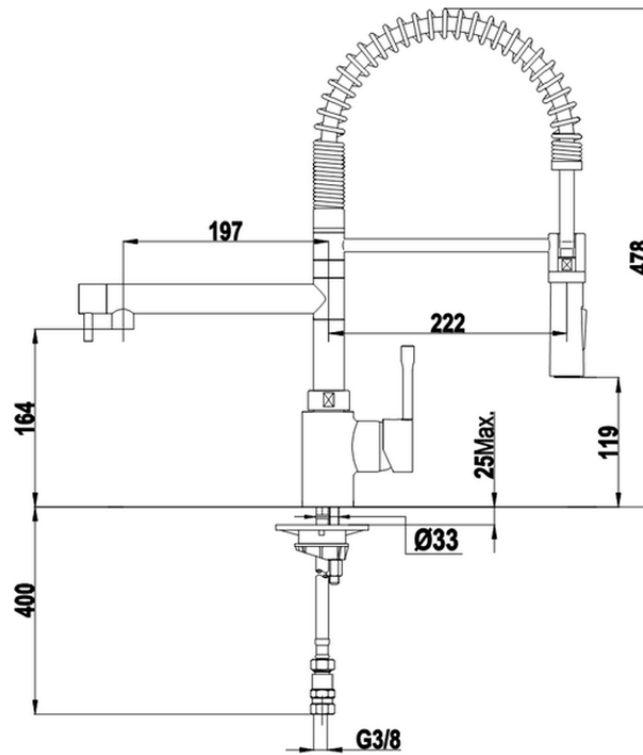

Miscelatore monocomando lavello docc. estraibile KITCHEN_LC100100

LC100100

<https://www.huberitalia.com/miscelatore-monocomando-lavello-docc-estraibile-kitchen-lc100100>

2025-02-05