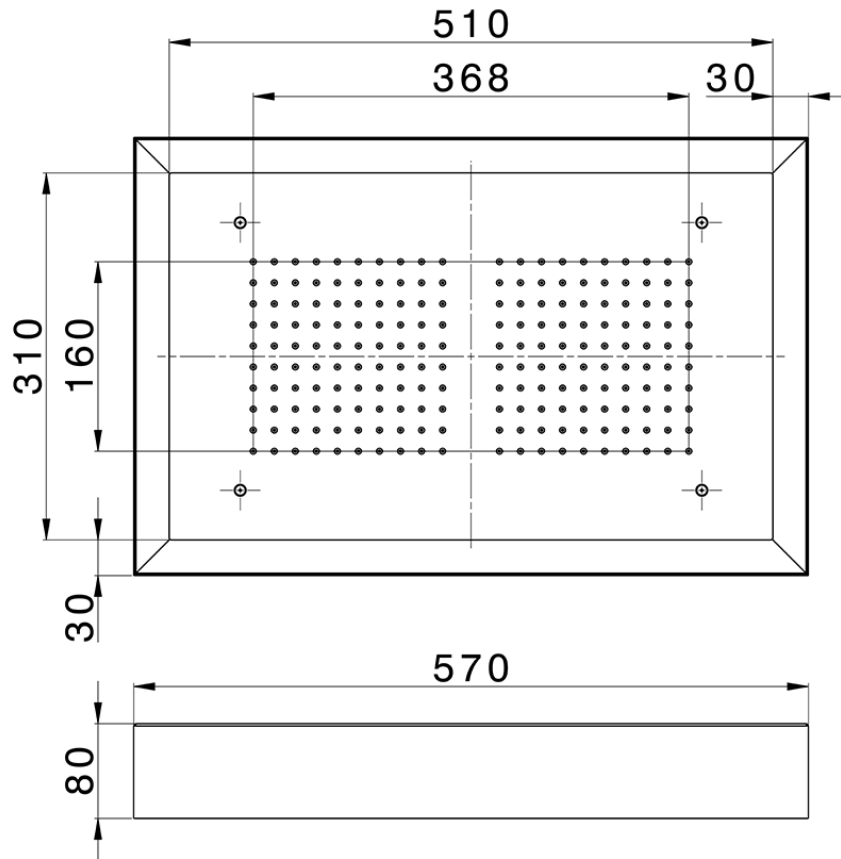

Soffione a soffitto con cromoterapia 570x370 mm ZEN_ZS1C0210

ZS1C0210

<https://www.huberitalia.com/soffione-a-soffitto-con-cromoterapia-570x370-mm-zen-zs1c0210>

2024-12-22