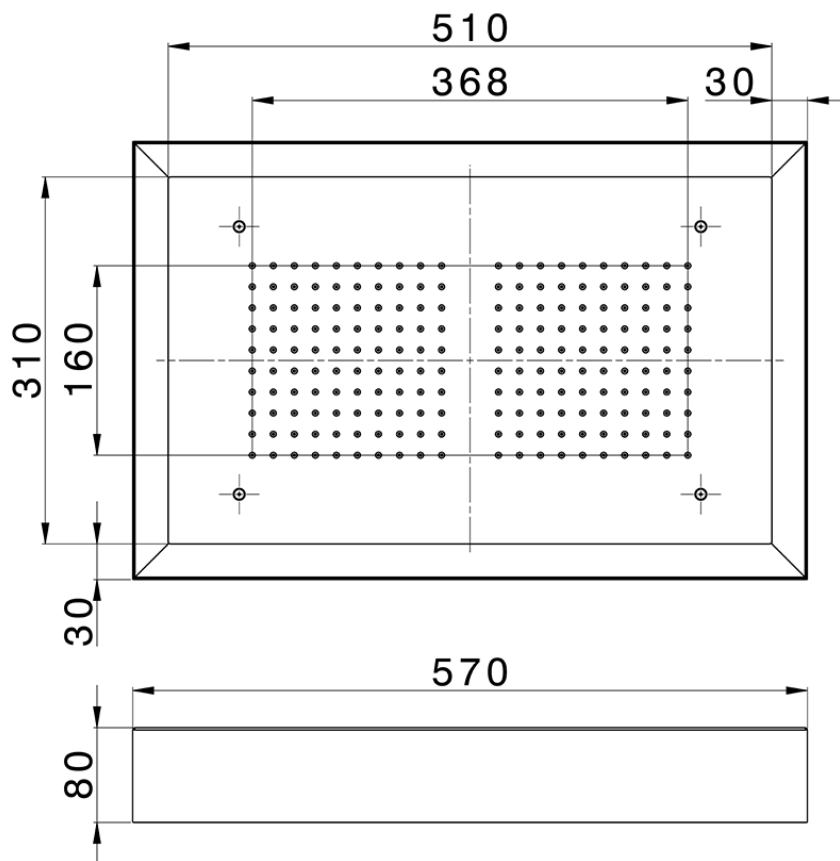

Soffione a soffitto con cromoterapia 570x370 mm ZEN_ZS1C0210

ZS1C0210

<https://www.huberitalia.com/soffione-a-soffitto-con-cromoterapia-570x370-mm-zen-zs1c0210>

2024-12-22