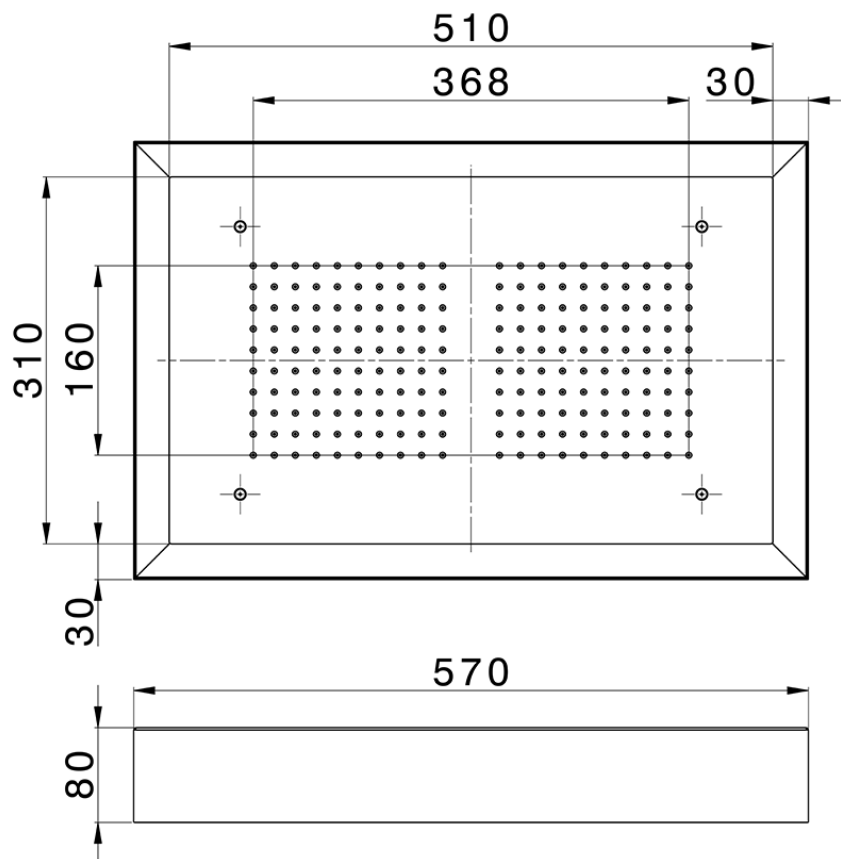

Soffione a soffitto con cromoterapia 570x370 mm ZEN_ZS1C0210

ZS1C0210

<https://www.huberitalia.com/soffione-a-soffitto-con-cromoterapia-570x370-mm-zen-zs1c0210>

2024-12-22