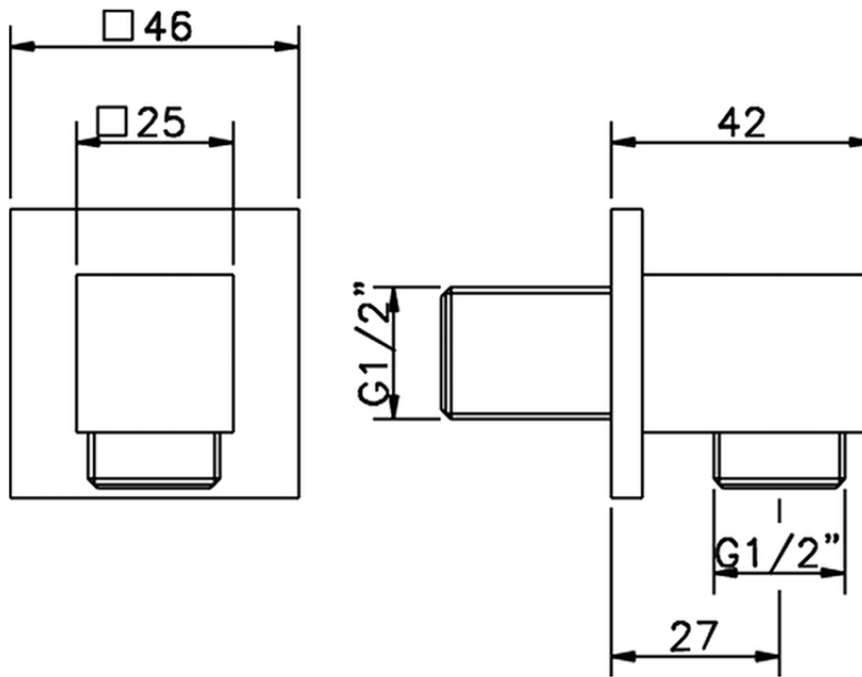

Presad'acqua SHOWER_SS017340

SS017340

<https://www.huberitalia.com/presa-dacqua-shower-ss017340>

2025-02-23