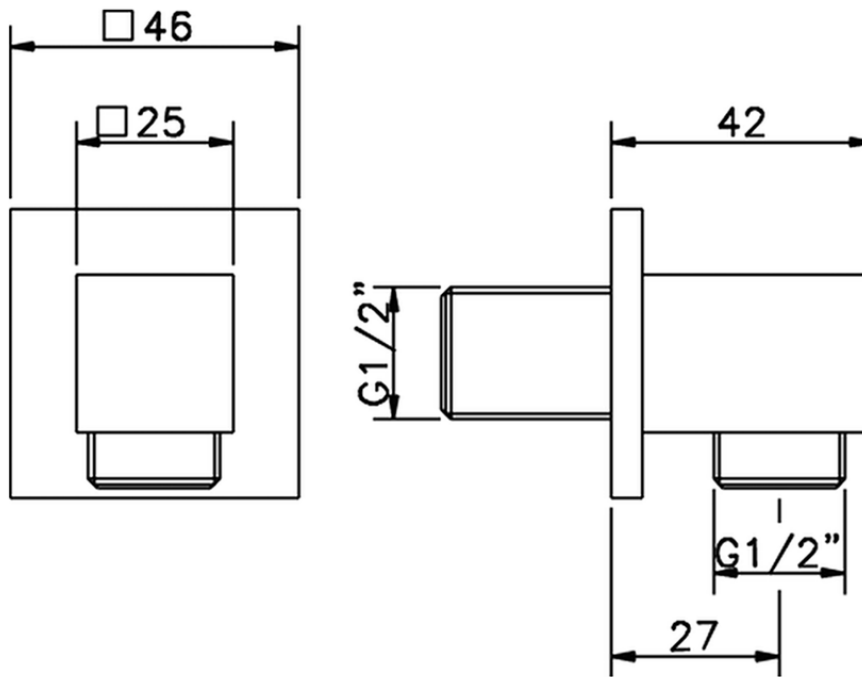

Presad'acqua SHOWER_SS017340

SS017340

<https://www.huberitalia.com/presa-dacqua-shower-ss017340>

2025-02-22