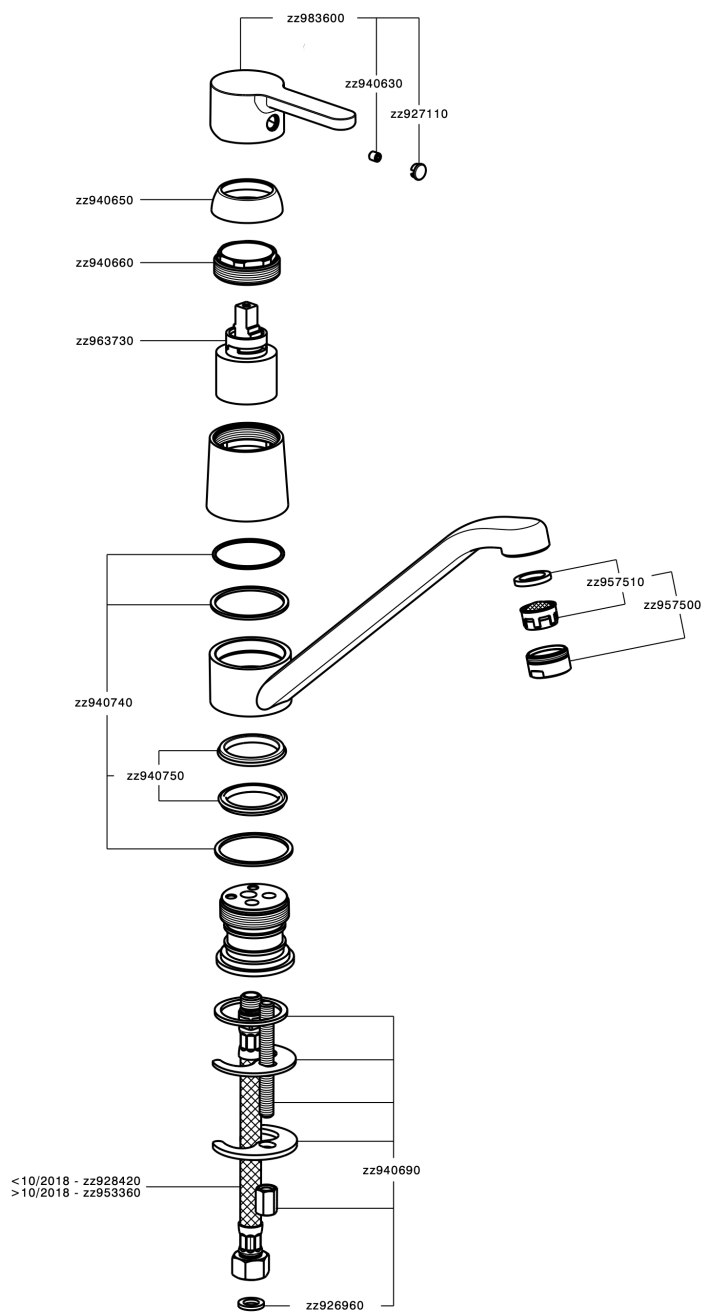

Miscelatore monocomando lavello EnergySave KITCHEN_H2000585

H2000585

<https://www.huberitalia.com/miscelatore-monocomando-lavello-energysave-kitchen-h2000585>

2025-02-05