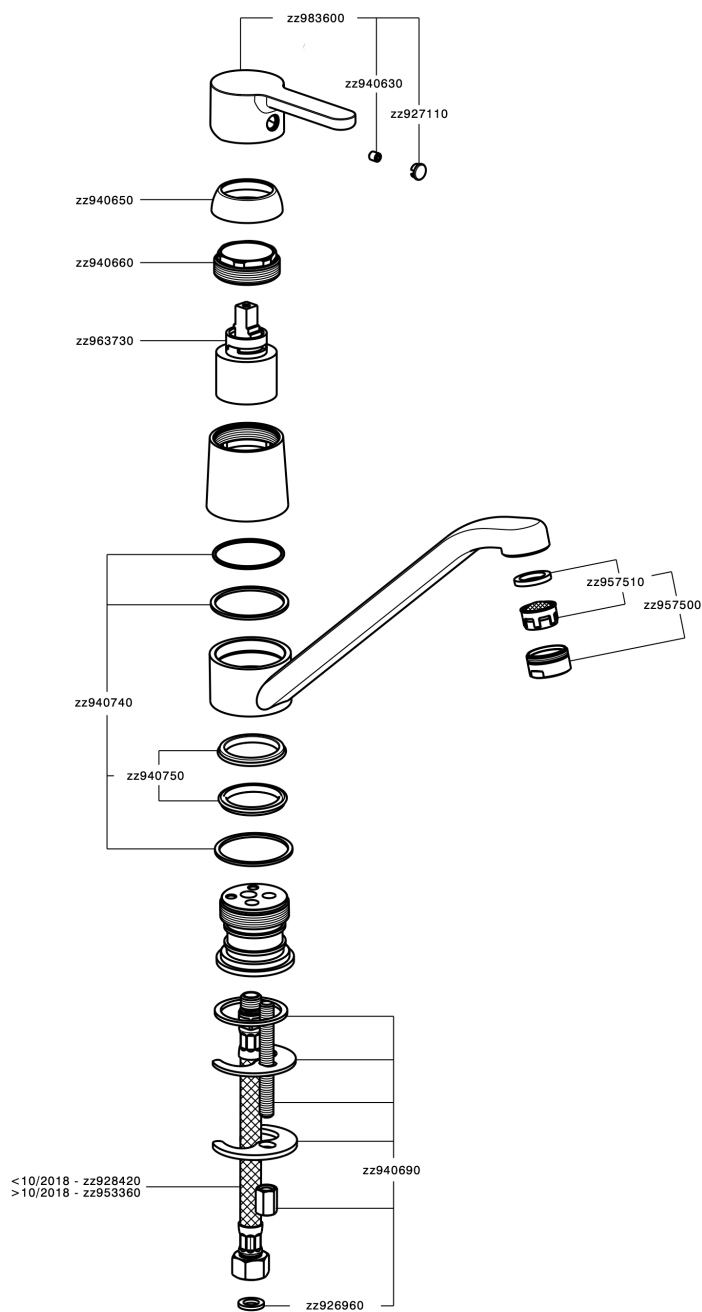

Miscelatore monocomando lavello EnergySave KITCHEN_H2000585

H2000585

<https://www.huberitalia.com/miscelatore-monocomando-lavello-energysave-kitchen-h2000585>

2024-12-27