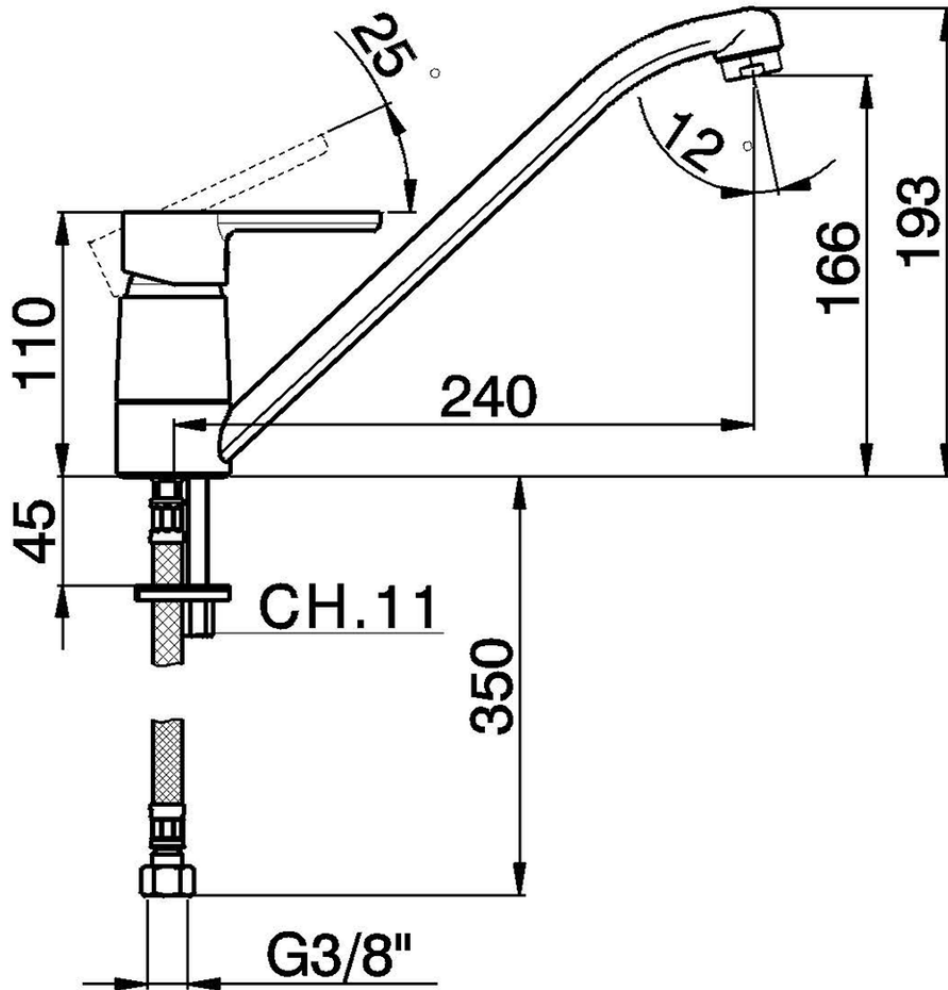

Miscelatore monocomando lavello EnergySave KITCHEN_H2000585

H2000585

<https://www.huberitalia.com/miscelatore-monocomando-lavello-energy-save-kitchen-h2000585>

2024-12-27