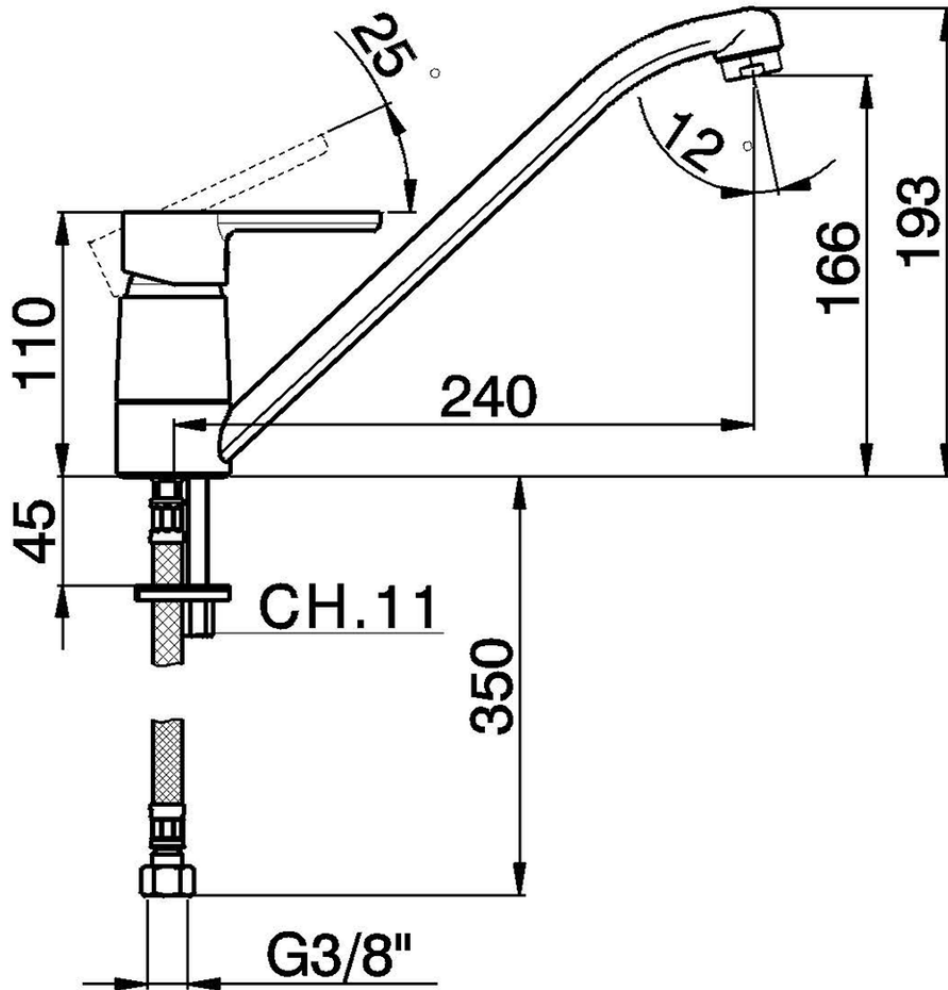

## Miscelatore monocomando lavello EnergySave KITCHEN\_H2000585

H2000585

<https://www.huberitalia.com/miscelatore-monocomando-lavello-energy-save-kitchen-h2000585>

2025-02-05