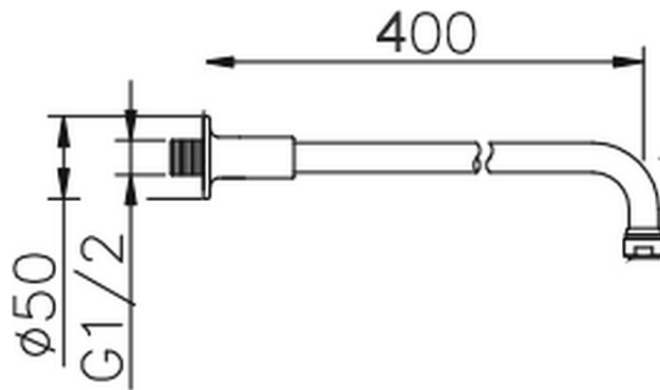

## Braccio doccia VT-CS SHOWER\_05.BD.02H.

05.BD.02H.

<https://huberitalia.com/braccio-doccia-vt-cs-shower-05-bd-02h>

2024-12-04