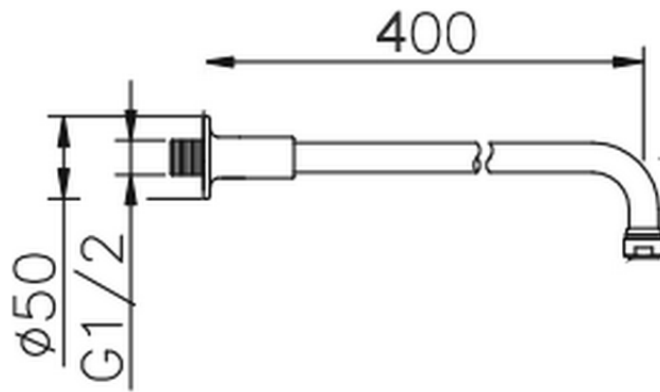

Braccio doccia VT-CS SHOWER_05.BD.02H.

05.BD.02H.

<https://huberitalia.com/braccio-doccia-vt-cs-shower-05-bd-02h>

2024-12-04