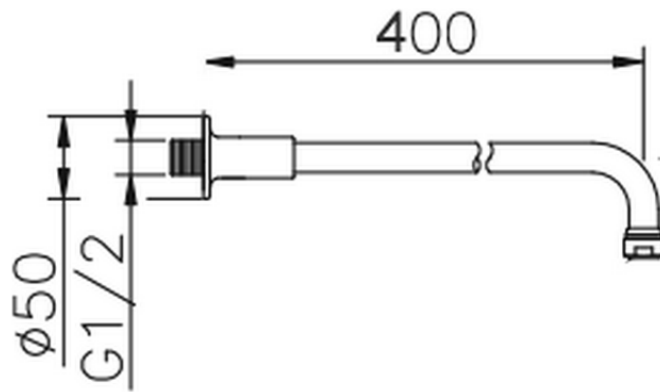

Braccio doccia VT-CS SHOWER_05.BD.02H.

05.BD.02H.

<https://www.huberitalia.com/braccio-doccia-vt-cs-shower-05-bd-02h>

2024-12-22