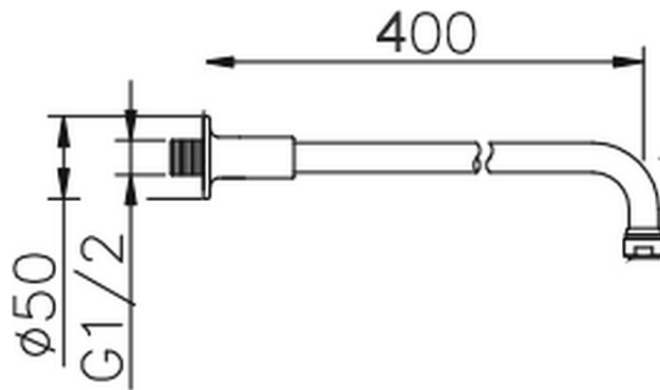

Braccio doccia VT-CS SHOWER_05.BD.02H.

05.BD.02H.

<https://www.huberitalia.com/braccio-doccia-vt-cs-shower-05-bd-02h>

2024-12-22