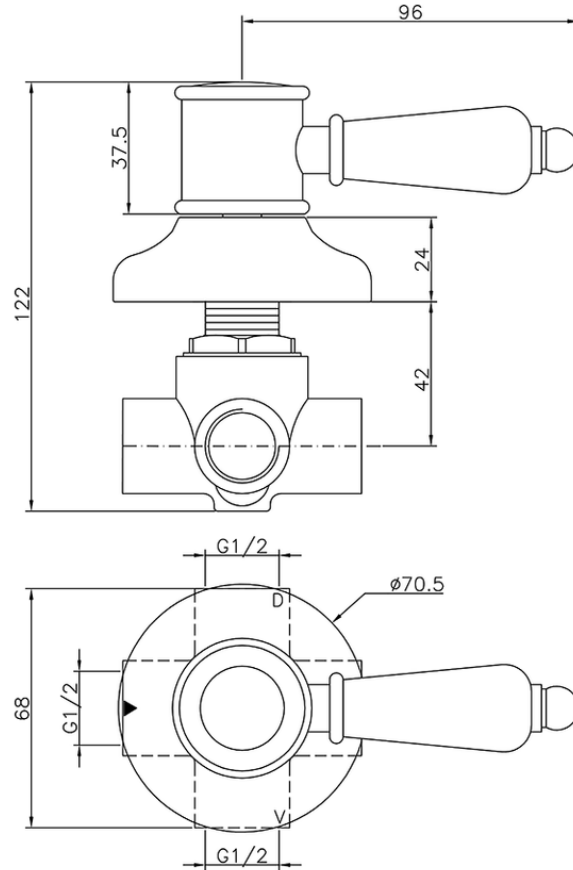

Deviatore incasso 2 uscite VICTORIAN\_653.VT01H.

653.VT01H.

<https://www.huberitalia.com/deviatore-incasso-2-uscite-victorian-653-vt01h>

2024-12-21