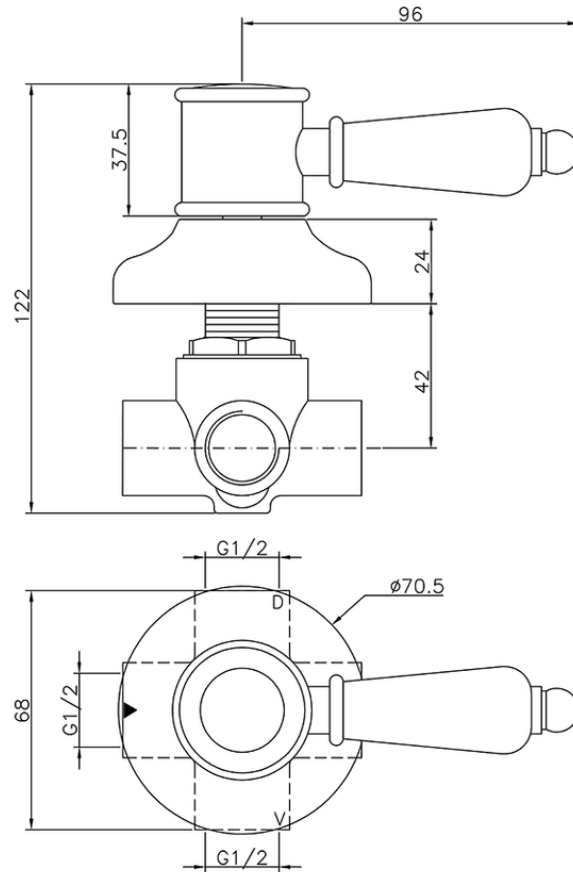

Deviatore incasso 2 uscite VICTORIAN\_653.VT01H.

653.VT01H.

<https://www.huberitalia.com/deviatore-incasso-2-uscite-victorian-653-vt01h>

2024-12-22