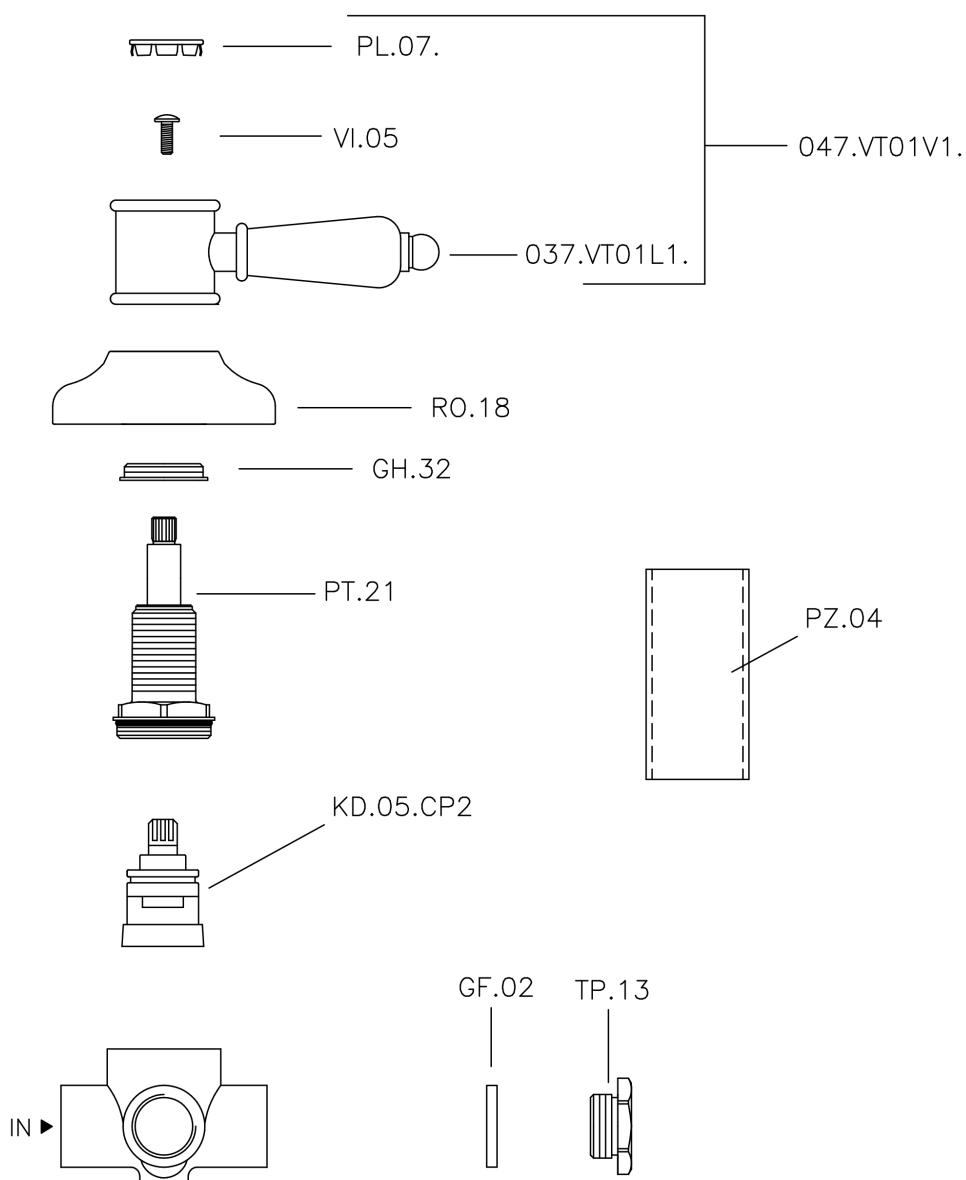

Deviatore incasso 2 uscite VICTORIAN_653.VT01H.

653.VT01H.

<https://www.huberitalia.com/deviatore-incasso-2-uscite-victorian-653-vt01h>

2024-12-22