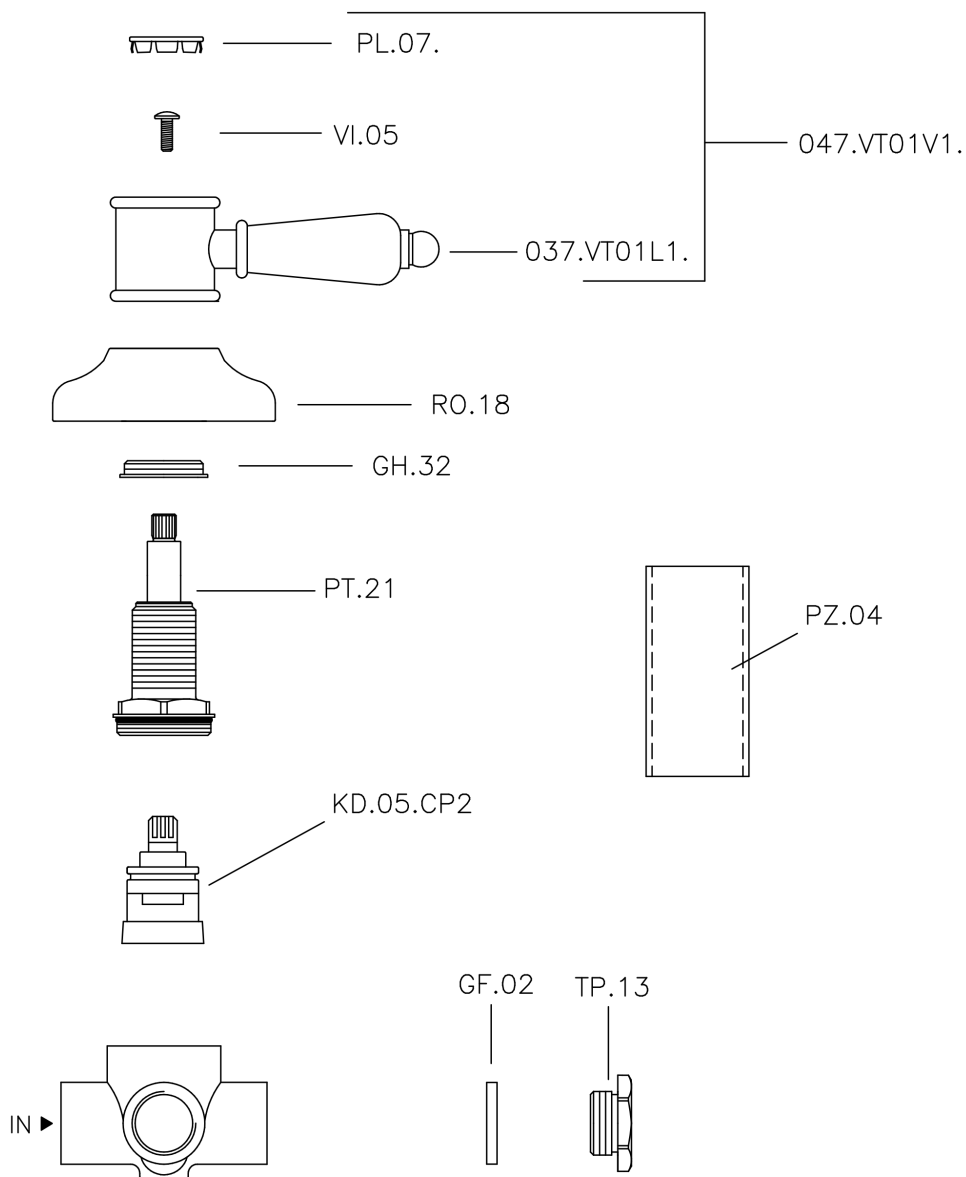

Deviatore incasso 2 uscite VICTORIAN_653.VT01H.

653.VT01H.

<https://www.huberitalia.com/deviatore-incasso-2-uscite-victorian-653-vt01h>

2024-12-22