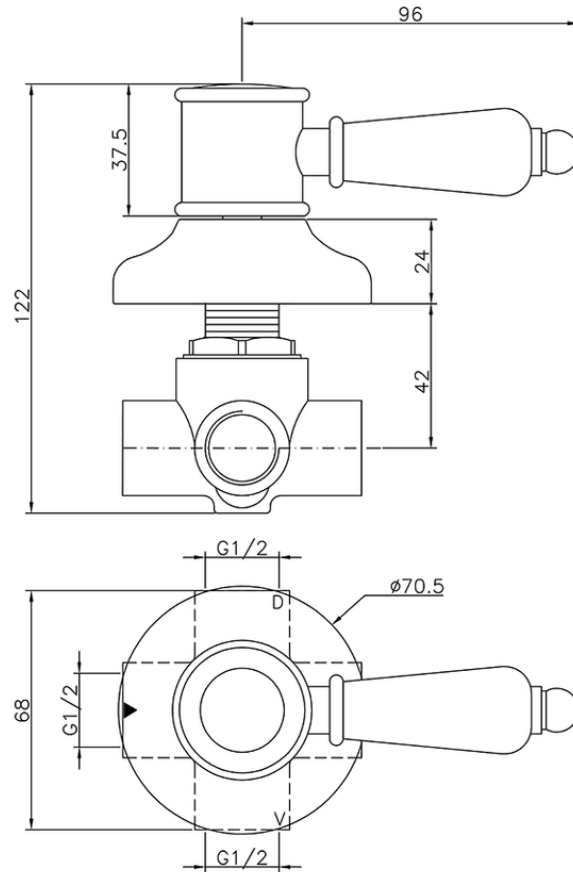

Deviatore incasso 2 uscite VICTORIAN_653.VT01H.

653.VT01H.

<https://www.huberitalia.com/deviatore-incasso-2-uscite-victorian-653-vt01h>

2024-12-22