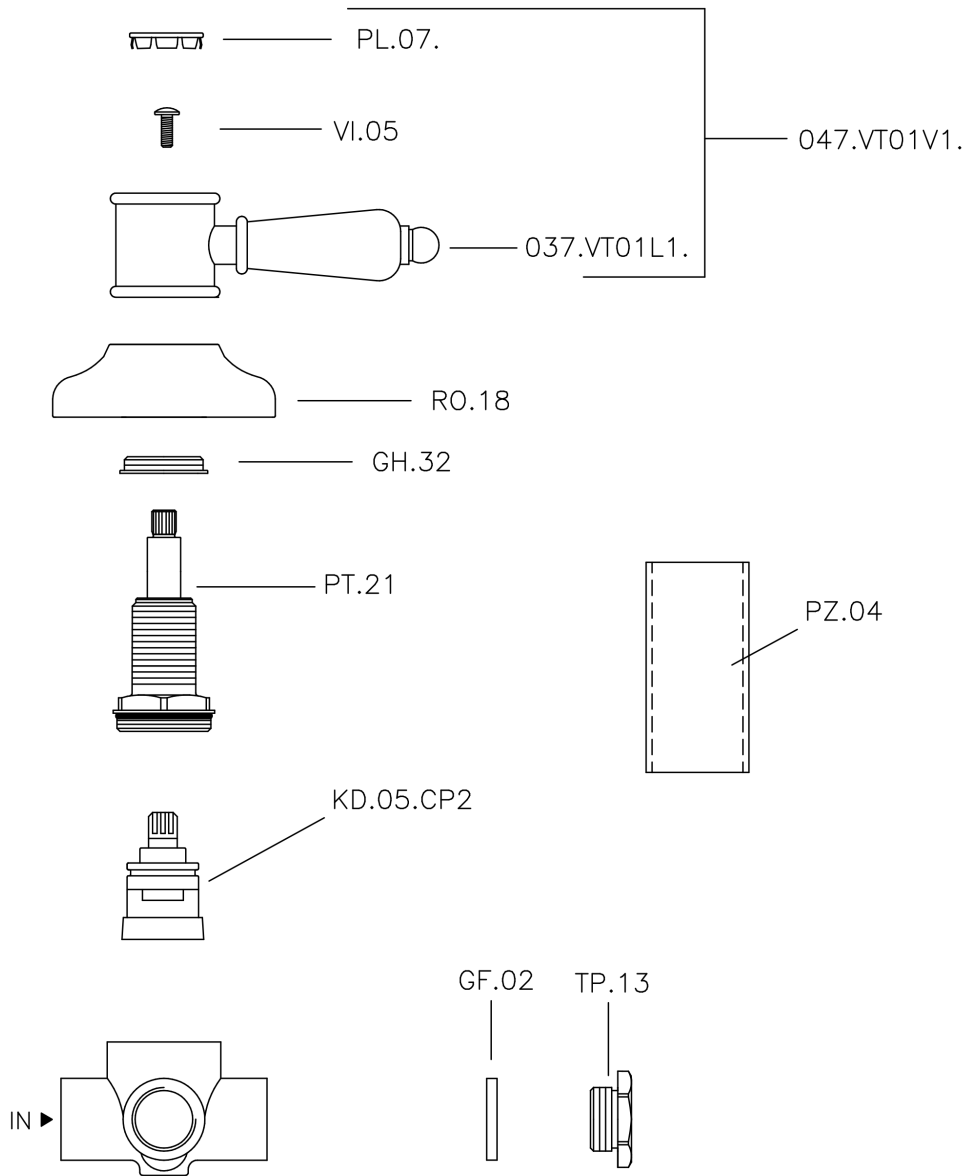

Deviatore incasso 2 uscite VICTORIAN_653.VT01H.

653.VT01H.

<https://www.huberitalia.com/deviatore-incasso-2-uscite-victorian-653-vt01h>

2025-01-21