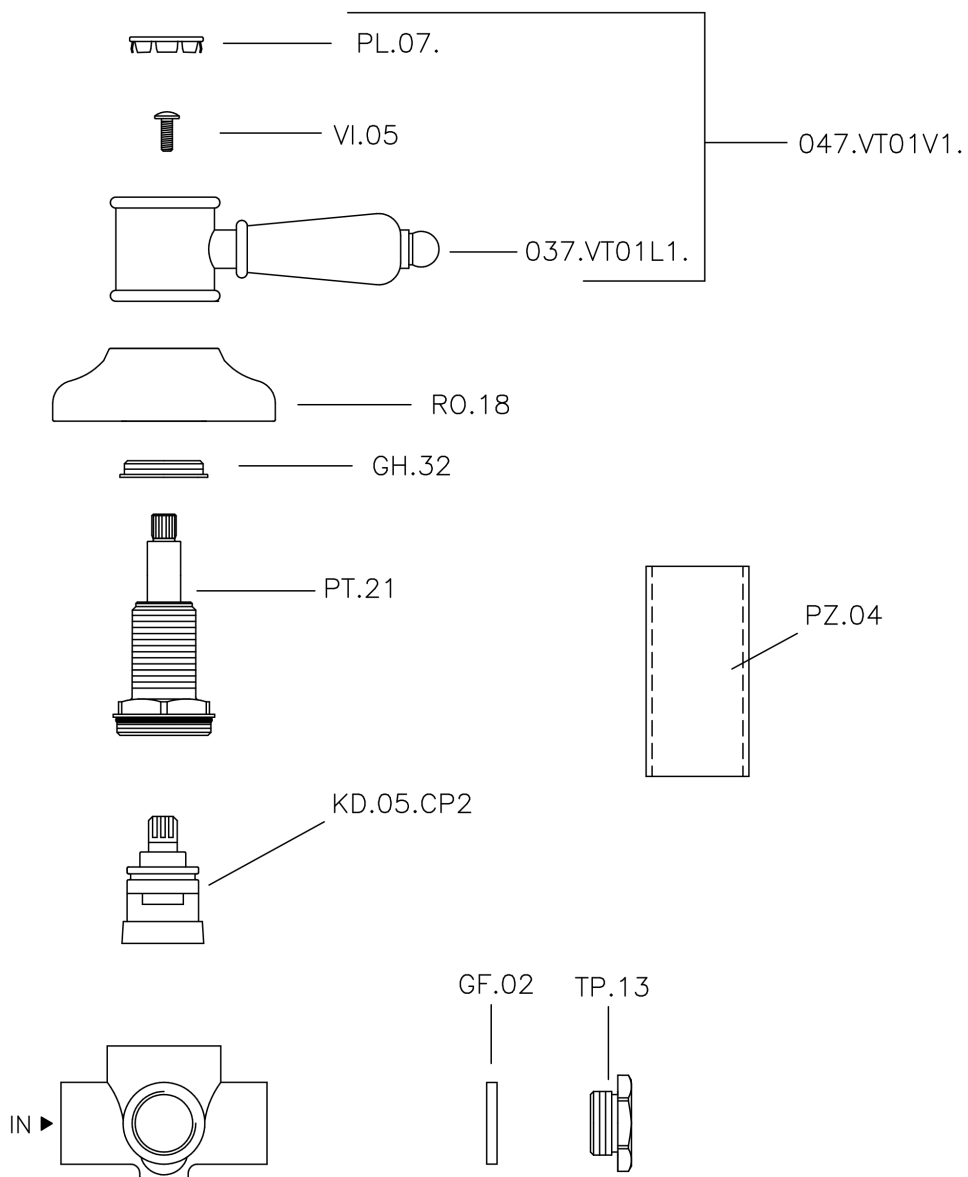

Deviatore incasso 2 uscite VICTORIAN_653.VT01H.

653.VT01H.

<https://www.huberitalia.com/deviatore-incasso-2-uscite-victorian-653-vt01h>

2024-12-22