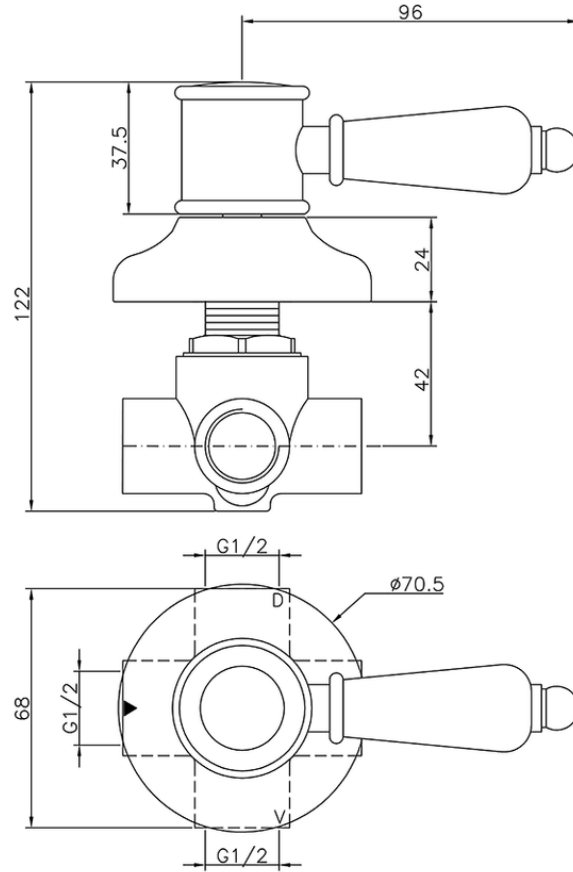

Deviatore incasso 2 uscite VICTORIAN_653.VT01H.

653.VT01H.

<https://www.huberitalia.com/deviatore-incasso-2-uscite-victorian-653-vt01h>

2024-12-22