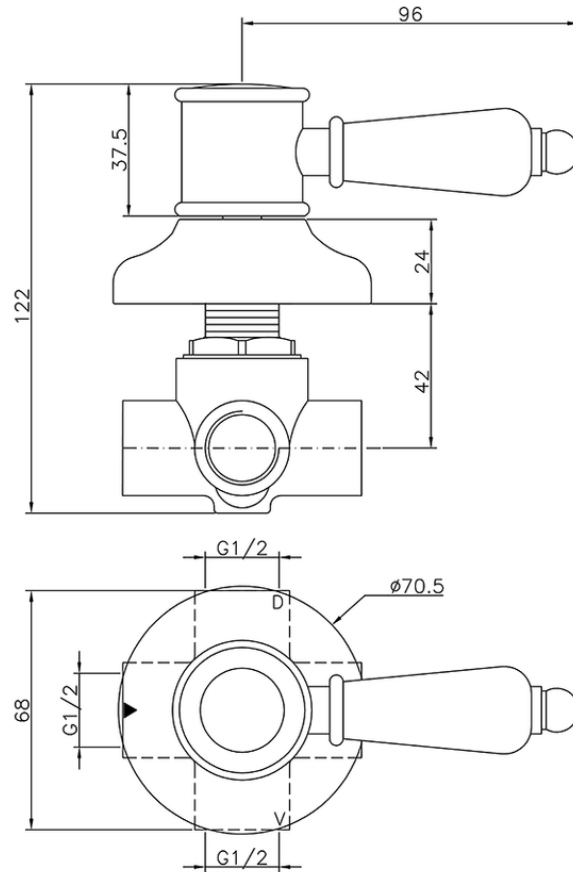

Deviatore incasso 2 uscite VICTORIAN_653.VT01H.

653.VT01H.

<https://www.huberitalia.com/deviatore-incasso-2-uscite-victorian-653-vt01h>

2025-01-21