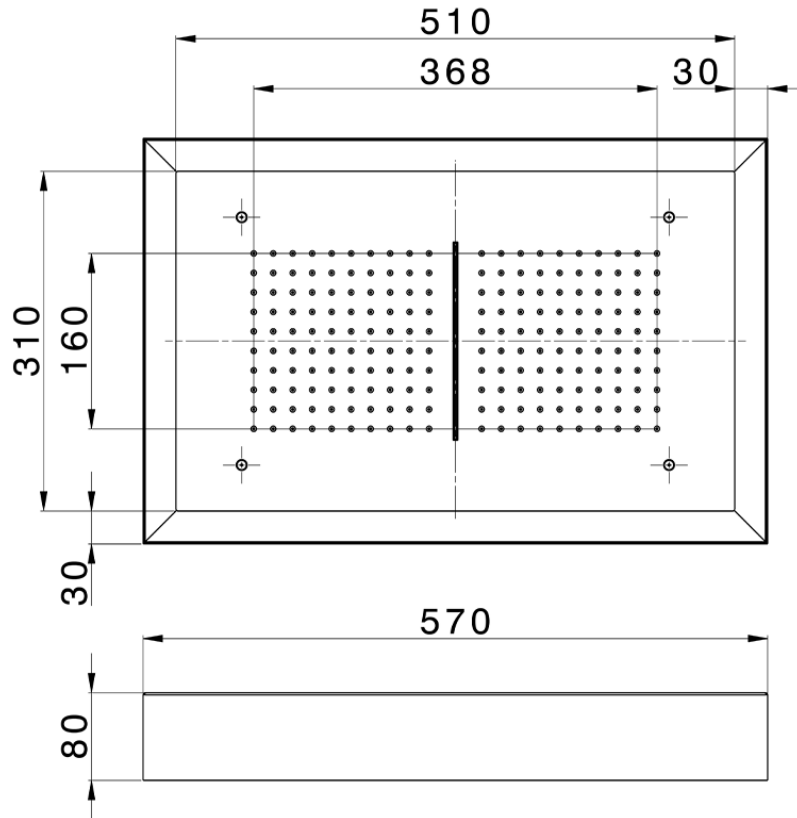

Soffione a soffitto con cromoterapia 570x370 mm ZEN_ZS1C0220

ZS1C0220

<https://huberitalia.com/soffione-a-soffitto-con-cromoterapia-570x370-mm-zen-zs1c0220>

2024-11-23