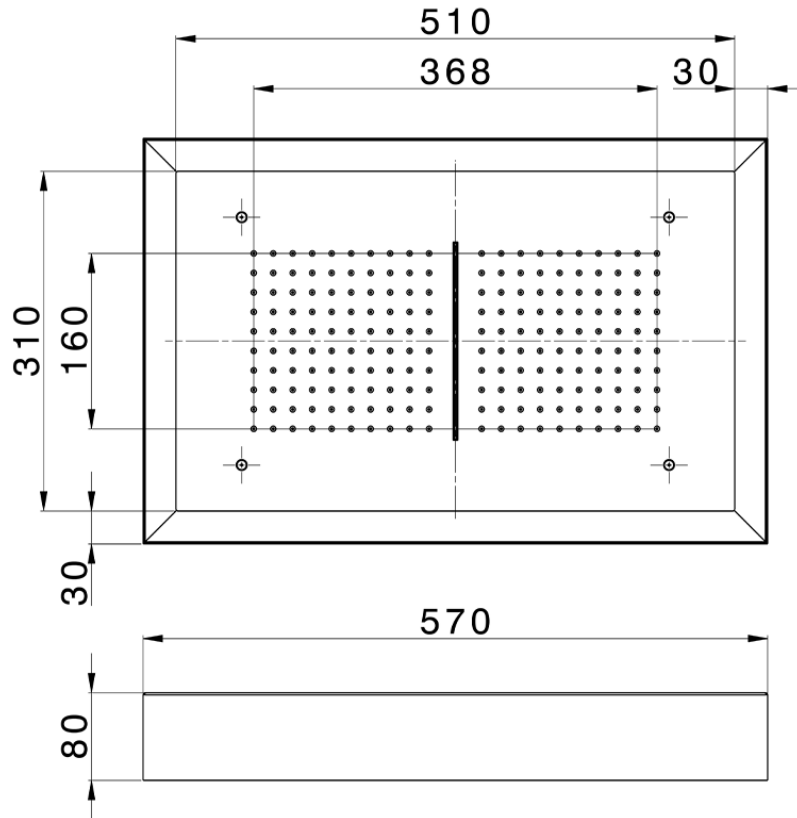

Soffione a soffitto con cromoterapia 570x370 mm ZEN_ZS1C0220

ZS1C0220

<https://huberitalia.com/soffione-a-soffitto-con-cromoterapia-570x370-mm-zen-zs1c0220>

2024-11-21