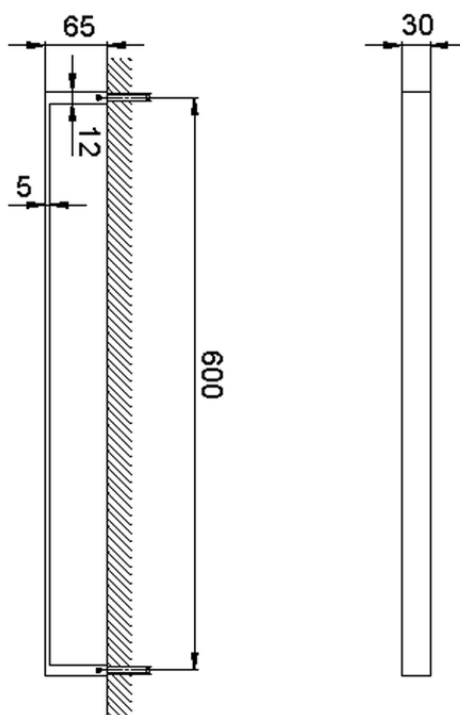

Porta salviette ACCESSORI BAGNO_SQ090106

SQ090106

<https://www.huberitalia.com/porta-salviette-accessori-bagno-sq090106>

2024-12-22