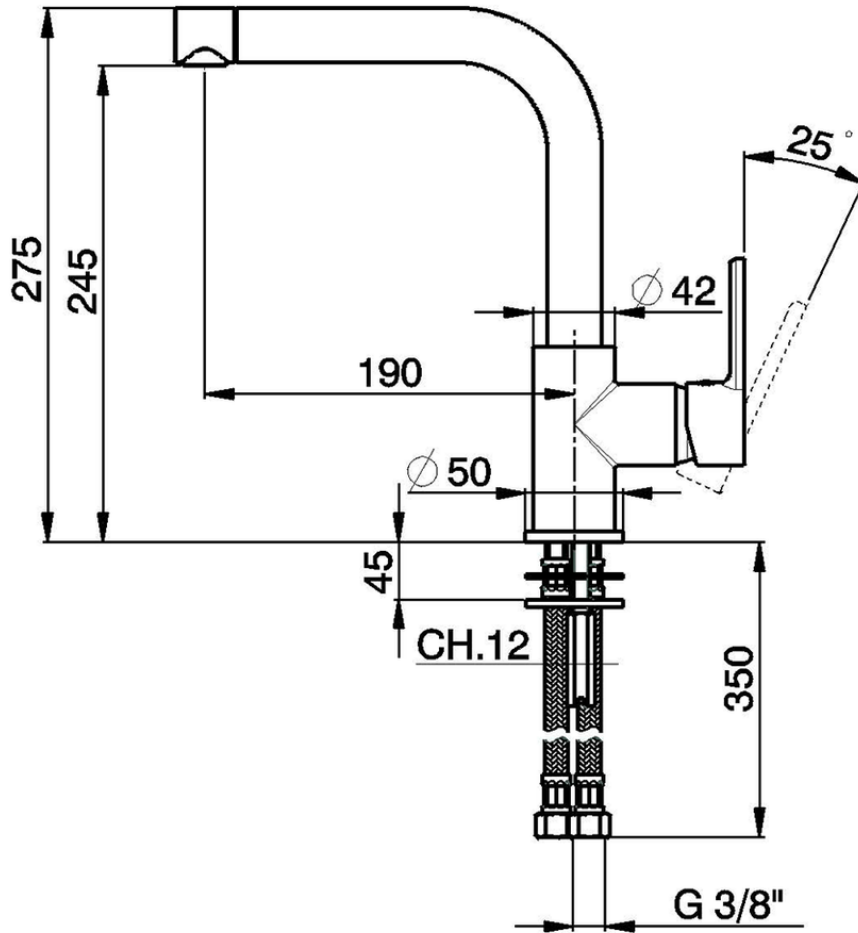

Miscelatore monocomando lavello EnergySave KITCHEN_H2003535

H2003535

<https://www.huberitalia.com/miscelatore-monocomando-lavello-energy-save-kitchen-h2003535>

2024-12-21