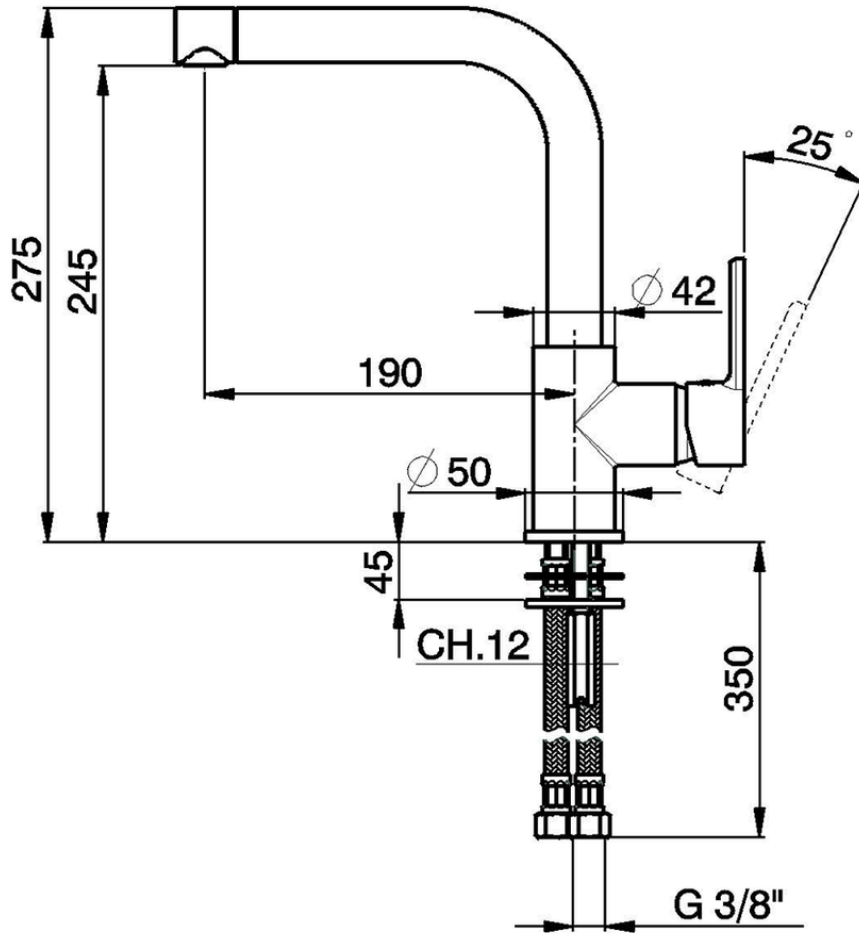

## Miscelatore monocomando lavello EnergySave KITCHEN\_H2003535

H2003535

<https://www.huberitalia.com/miscelatore-monocomando-lavello-energy-save-kitchen-h2003535>

2025-01-21