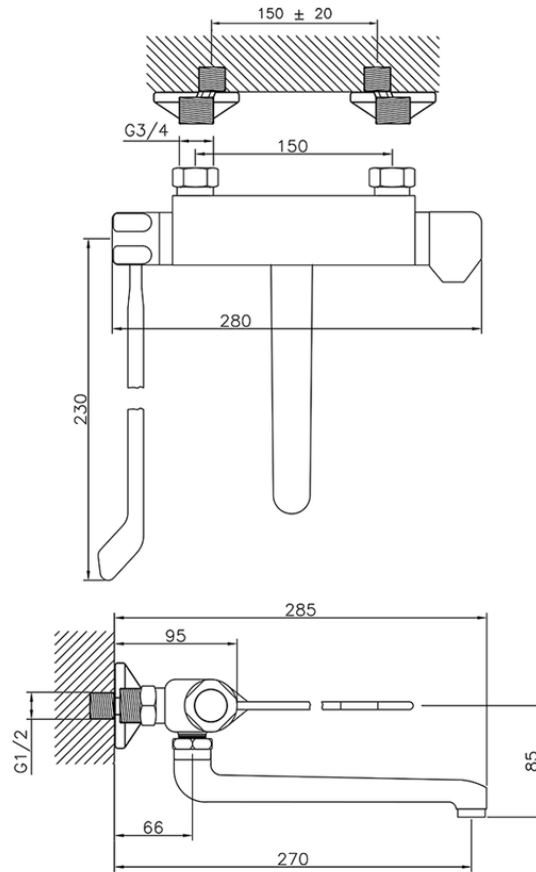

Miscelatore termostatico lavello a parete CLINIC&TECHNICAL_CLT70020

CLT70020

<https://huberitalia.com/miscelatore-termostatico-lavello-a-parete-clinicttechnical-clt70020>

2024-12-04