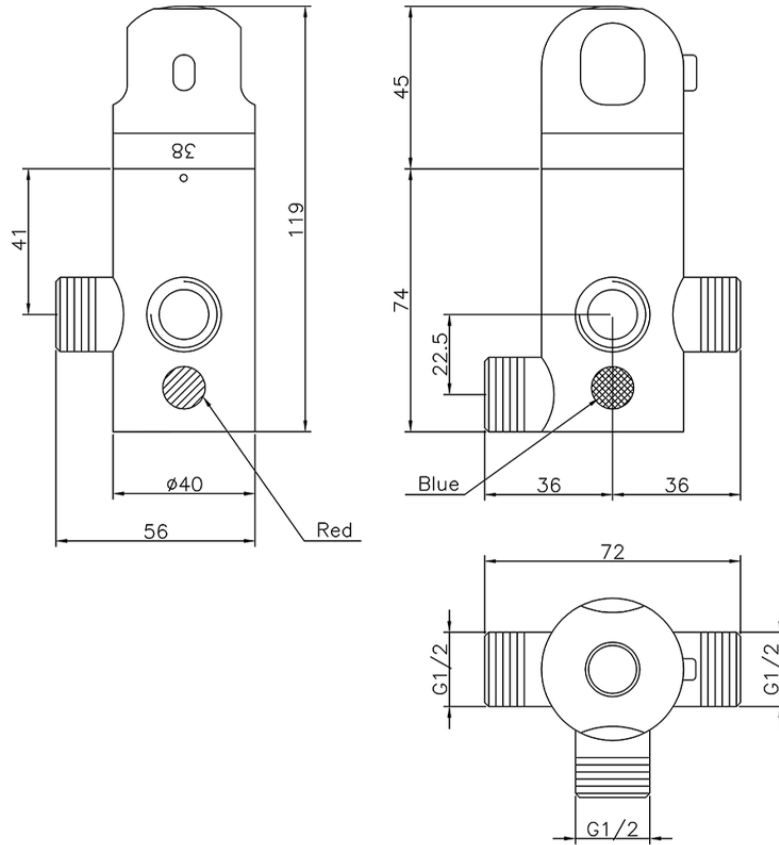

Miscelatore termostatico sotto boiler CLINIC&TECHNICAL_42.01H.

42.01H.

<https://www.huberitalia.com/miscelatore-termostatico-sotto-boiler-clinictechnical-42-01h>

2025-02-23